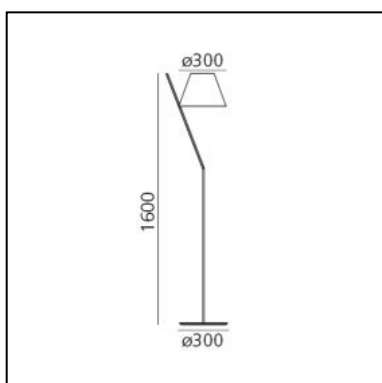

La Petite Floor - White

Quaglio Simonelli

LUMINAIRE

- Watt: **13W**
- Delivered lumens output: **872lm**
- Efficiency: **57%**
- Efficacy: **67.11lm/W**
- CRI: **80**

DESCRIPTION

An archetypal lampshade balanced on a tilted stem. Simple elements, exquisitely combined into an amazing geometric composition, recall basic forms matched with different materials for technological reasons. Despite its plain and simple look, this lamp clearly conveys the skills of Artemide. The lampshade is a lightweight plastic volume closed by two diffusers that produce a pleasant soft direct and indirect light. The joint connects the lampshade with the aluminium stem on a minimal support. These simple elements are combined into a plain and elegant object, where the tilted stem is counterbalanced by the lampshade's volume. "La Petite walks on a wire, balancing between full and empty. There is no symmetry in its design, but there is order. A subtle harmony of elements disassembled, in equilibrium at the boundary between light and dark." Quaglio Simonelli

PRODUCT CODE: 1753020A

FEATURES

- Article Code: **1753020A**
- Colour: **White**
- Installation: **Floor**
- Material: **Polycarbonate, aluminium, methacrylate**
- Series: **Design Collection**
- Environment: **Indoor**
- design by: **Quaglio Simonelli**

DIMENSIONS

- Width: **cm 38**
- Height: **cm 160**
- Diameter: **cm 30**
- Base Diameter: **cm 30**

SOURCES NOT INCLUDED

- Category: **LED RETROFIT**
- Number: **1**
- Socket: **E27**