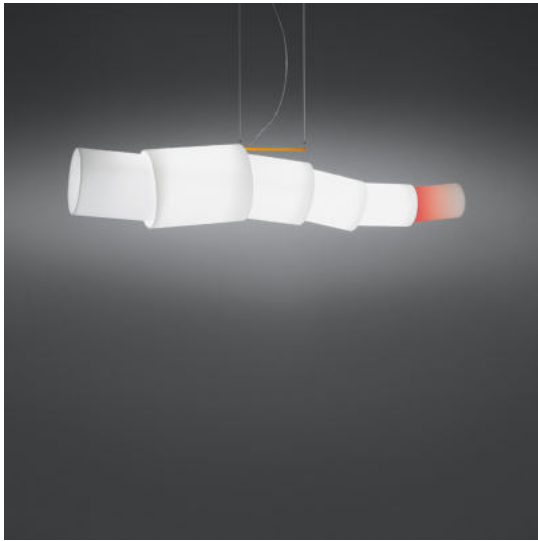

Noto suspension undimmable

Michele De Lucchi

IP20   EAC  CE 

LUMINAIRE

- Power Supply: **Electronic**
- Watt: **160W**
- Voltage: **230V-240V**
- Delivered lumens output: **8842lm**
- CCT: **3000K**
- Efficiency: **72%**
- Efficacy: **55lm/W**
- CRI: **80**

Notes

A red filter is given together with the lamp. It's possible to apply it to the smallest diffuser element. The customer will decide whether or not to mount it.

DESCRIPTION

Suspension lamp. The dragon, a symbol of eternity and power in the Chinese tradition, is transformed from paper into glass and light. Six movable cylinders form a lamp with great impact and a strong personality. Steel structure; opal blown glass diffuser.

DIMENSIONS

- Length: **cm 173**
- Width: **cm 38.5**
- Height: **cm 86**
- Max Height from ceiling: **cm 200**

INCLUDED SOURCES

- Category: **FLUO**
- Number: **2**
- Lbs: **T5**
- Watt: **80W**
- Socket: **G5**
- Color Rendering: **1b**
- Color temperature (K): **3000K**