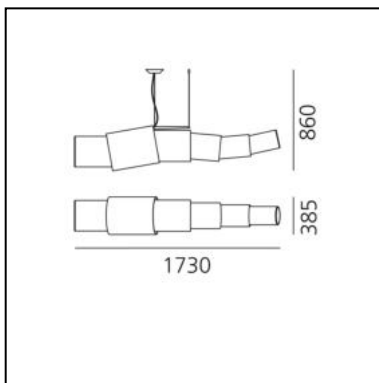

Noto suspension undimmable

Michele De Lucchi

IP20   EAC  CE 

LUMINAIRE

- Power Supply: **Electronic**
- Watt: **160W**
- Voltage: **230V-240V**
- Delivered lumens output: **8842lm**
- CCT: **3000K**
- Efficiency: **72%**
- Efficacy: **55lm/W**
- CRI: **80**

DIMENSIONS

- Length: **cm 173**
- Width: **cm 38.5**
- Height: **cm 86**
- Max Height from ceiling: **cm 200**

INCLUDED SOURCES

- Category: **FLUO**
- Number: **2**
- Lbs: **T5**
- Watt: **80W**
- Socket: **G5**
- Color Rendering: **1b**
- Color temperature (K): **3000K**