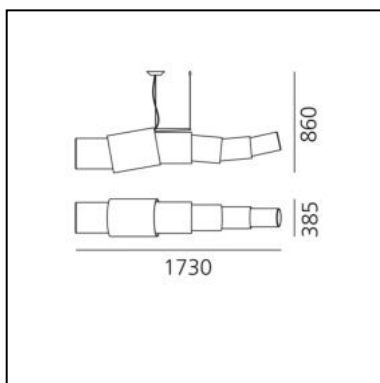

LUMINAIRE

- Power Supply: **Electronic**
- Watt: **160W**
- Voltage: **230-240V**
- Delivered lumens output: **8842lm**
- CCT: **3000K**
- Efficiency: **72%**
- Efficacy: **55lm/W**
- CRI: **80**
- Dimmable Typology: **Dali**

Notes

A red filter is given together with the lamp. It's possible to apply it to the smallest diffuser element. The customer will decide whether or not to mount it.

DESCRIPTION

Suspension lamp. The dragon, a symbol of eternity and power in the Chinese tradition, is transformed from paper into glass and light. Six movable cylinders form a lamp with great impact and a strong personality. Steel structure; opal blown glass diffuser.

PRODUCT CODE: SCENARIOS

FEATURES

- Article Code: **1296010A**
- Colour: **White**
- Installation: **Suspension**
- Material: **Blown glass, steel**
- Series: **Scenarios**
- Environment: **Indoor**
- Emission: **Diffused**
- design by: **Michele De Lucchi**

DIMENSIONS

- Length: **cm 173**
- Width: **cm 38.5**
- Height: **cm 86**
- Max Height from ceiling: **cm 200**

INCLUDED SOURCES

- Category: **FLUO**
- Number: **2**
- Lbs: **T5**
- Watt: **80W**
- Socket: **G5**
- Color Rendering: **1b**
- Color temperature (K): **3000K**