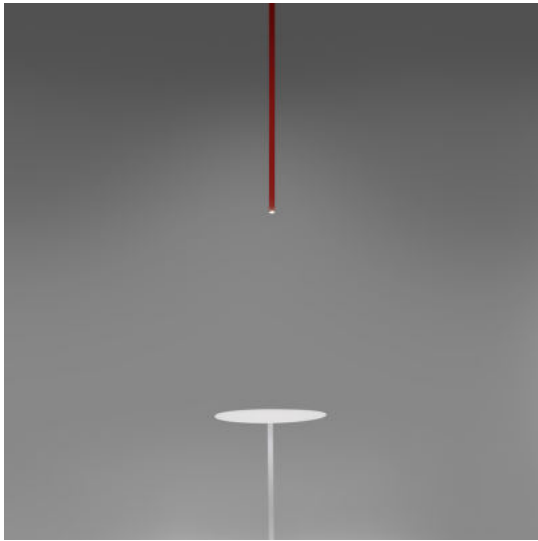

Iosif

Milodamalo

LUMINAIRE

- Watt: **4.5W**
- Delivered lumens output: **207lm**
- CCT: **3000K**
- Efficiency: **67%**
- Efficacy: **46lm/W**
- CRI: **93**

DESCRIPTION

Iosif is an indoor light fitting producing accent lighting, as well as being a graphic element in space. Materials: painted aluminium. Specification: a ceiling-mounted, ultra-light painted aluminium cylinder with an LED source at its lower end, which is controlled by special lenses adjusting the light emission and ensuring a focused, soft beam.

PRODUCT CODE: SCENARIOS

FEATURES

- Article Code: **1650010A**
- Colour: **Red**
- Installation: **Ceiling**
- Material: **Aluminium**
- Series: **Scenarios**
- design by: **Milodamalo**

DIMENSIONS

- Height: **cm 150**
- Diameter: **cm 3**

SOURCES INCLUDED

- Category: **Led**
- Number: **1**
- Watt: **3W**
- Delivered lumens output: **310lm**
- Color temperature (K): **3000K**
- Efficacy: **46lm/W**