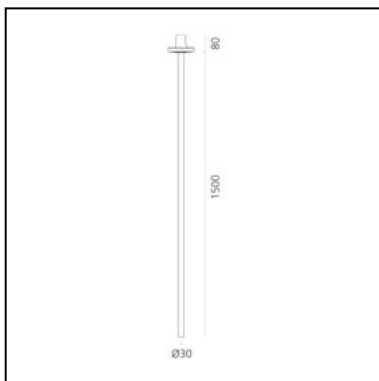

Iosif

Milodamalo

LUMINAIRE

- Watt: **4.5W**
- Delivered lumens output: **207lm**
- CCT: **3000K**
- Efficiency: **67%**
- Efficacy: **46lm/W**
- CRI: **93**

DESCRIPTION

Iosif is an indoor light fitting producing accent lighting, as well as being a graphic element in space. Materials: painted aluminium. Specification: a ceiling-mounted, ultra-light painted aluminium cylinder with an LED source at its lower end, which is controlled by special lenses adjusting the light emission and ensuring a focused, soft beam.

PRODUCT CODE: SCENARIOS

FEATURES

- Article Code: **1650010A**
- Colour: **Red**
- Installation: **Ceiling**
- Material: **Aluminium**
- Series: **Scenarios**
- design by: **Milodamalo**

DIMENSIONS

- Height: **cm 150**
- Diameter: **cm 3**

SOURCES INCLUDED

- Category: **Led**
- Number: **1**
- Watt: **3W**
- Delivered lumens output: **310lm**
- Color temperature (K): **3000K**
- Efficacy: **46lm/W**