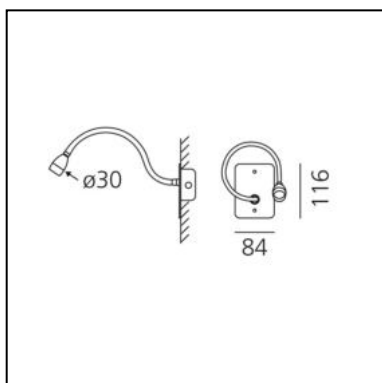

Jet recessed with switch 10°

Studio Artemide

IP40 

LUMINAIRE

- Watt: **2W**
- Delivered lumens output: **68lm**
- CCT: **3000K**
- Efficiency: **86%**
- Efficacy: **33.95lm/W**
- CRI: **80**

DESCRIPTION

Light fixture with high-performance LED light sources. Materials: Spot head in lathed aluminium, flexible arm in harmonic iron, PMMA lens, base plate in galvanized metal. Specification: Integrated driver.

DIMENSIONS

- Length: **cm 4.1**
- Width: **cm 5**
- Height: **cm 15.2**
- Cutout shape: **Rectangular**

SOURCES INCLUDED

- Category: **Led**
- Number: **1**
- Watt: **1W**
- Wattage (Single): **1W**
- Color temperature (K): **3000K**
- LED current: **350 mA**

DIMENSIONS

- Length: **cm 4.1**
- Width: **cm 5**
- Height: **cm 15.2**
- Diameter: **cm 3**

SOURCES INCLUDED

- Category: **Led**
- Number: **1**
- Watt: **1W**
- Wattage (Single): **1W**
- Color temperature (K): **3000K**
- LED current: **350 mA**

DIMENSIONS

- Length: **cm 4.1**
- Width: **cm 5**
- Height: **cm 15.2**

SOURCES INCLUDED

- Category: **Led**
- Number: **1**
- Watt: **1W**
- Wattage (Single): **1W**
- Color temperature (K): **3000K**
- LED current: **350 mA**