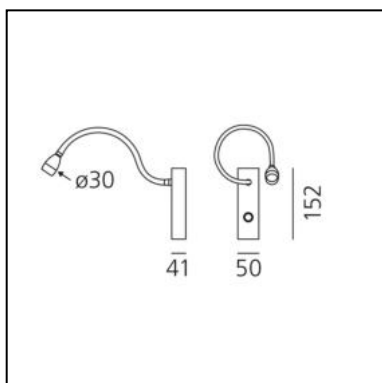

LUMINAIRE

- Watt: **2W**
- Delivered lumens output: **68lm**
- CCT: **3000K**
- Efficiency: **86%**
- Efficacy: **33.95lm/W**
- CRI: **80**

DESCRIPTION

Light fixture with high-performance LED light sources. Materials: Spot head in lathed aluminium, flexible arm in harmonic iron, PMMA lens, base plate in galvanized metal. Specification: Integrated driver.

PRODUCT CODE: SCENARIOS

FEATURES

- Article Code: **NL702710K0**
- Colour: **Aluminum**
- Installation: **Wall**
- Material: **Aluminum, steel, methacrylate**
- Series: **Scenarios**
- design by: **Studio Artemide**

DIMENSIONS

- Length: **cm 4.1**
- Width: **cm 5**
- Height: **cm 15.2**
- Diameter: **cm 3**

SOURCES INCLUDED

- Category: **Led**
- Number: **1**
- Watt: **1W**
- Wattage (Single): **1W**
- Color temperature (K): **3000K**
- LED current: **350 mA**