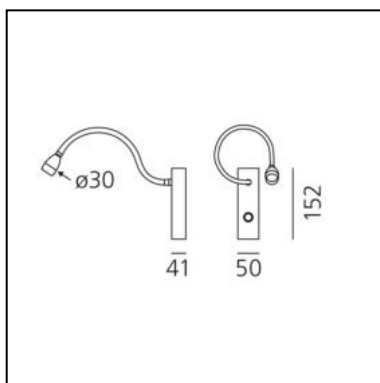

LUMINAIRE

- Watt: **2W**
- Delivered lumens output: **70lm**
- CCT: **3000K**
- Efficiency: **89%**
- Efficacy: **35.15lm/W**
- CRI: **80**

DESCRIPTION

Light fixture with high-performance LED light sources. Materials: Spot head in lathed aluminium, flexible arm in harmonic iron, PMMA lens, base plate in galvanized metal. Specification: Integrated driver.

PRODUCT CODE: SCENARIOS

FEATURES

- Article Code: **NL702725K0**
- Colour: **Aluminum**
- Installation: **Wall**
- Material: **Aluminum, steel, methacrylate**
- Series: **Scenarios**
- design by: **Studio Artemide**

DIMENSIONS

- Length: **cm 4.1**
- Width: **cm 5**
- Height: **cm 15.2**

SOURCES INCLUDED

- Category: **Led**
- Number: **1**
- Watt: **1W**
- Wattage (Single): **1W**
- Color temperature (K): **3000K**
- LED current: **350 mA**