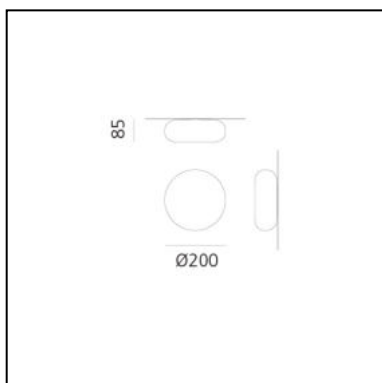

Itka 20 Wall/Ceiling

Naoto Fukasawa

IP65  

LUMINAIRE

- Watt: **5,5W**
- Delivered lumens output: **351lm**
- Efficiency: **70%**
- Efficacy: **70.17lm/W**
- CRI: **80**

PRODUCT CODE: DX0060M10

FEATURES

- Article Code: **DX0060M10**
- Colour: **White**
- Installation: **WallCeiling**
- Material: **Blown glass, steel**
- Series: **Design Collection, Danese**
- Environment: **Indoor**
- design by: **Naoto Fukasawa**

DIMENSIONS

- Width: **cm 8.5**
- Diameter: **cm 20**

SOURCES NOT INCLUDED

- Category: **LED RETROFIT**
- Number: **1**
- Socket: **Gx53**

Itka 35 Wall/Ceiling

Naoto Fukasawa

IP65  

LUMINAIRE

DIMENSIONS

- Width: **cm 12.5**
- Diameter: **cm 35**

SOURCES NOT INCLUDED

- Category: **LED RETROFIT**
- Number: **3**
- Socket: **E14**

Itka 50 Wall/Ceiling

Naoto Fukasawa

IP65  

LUMINAIRE

DIMENSIONS

- Width: **cm 17**
- Diameter: **cm 50**

SOURCES NOT INCLUDED

- Category: **LED RETROFIT**
- Number: **3**
- Socket: **E27**