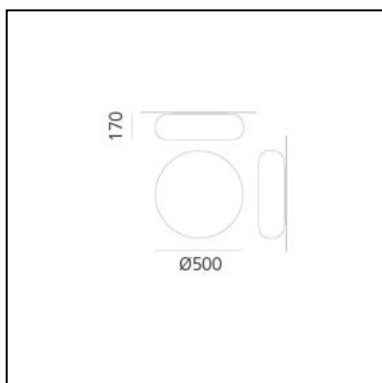

Itka 20 Wall/Ceiling

Naoto Fukasawa

IP65  

LUMINAIRE

- Watt: **5,5W**
- Delivered lumens output: **351lm**
- Efficiency: **70%**
- Efficacy: **70.17lm/W**
- CRI: **80**

PRODUCT CODE: DX0060M10

FEATURES

- Article Code: **DX0060M10**
- Colour: **White**
- Installation: **WallCeiling**
- Material: **Blown glass, steel**
- Series: **Design Collection, Danese**
- Environment: **Indoor**
- design by: **Naoto Fukasawa**

DIMENSIONS

- Width: **cm 12.5**
- Diameter: **cm 35**

SOURCES NOT INCLUDED

- Category: **LED RETROFIT**
- Number: **3**
- Socket: **E14**

Itka 50 Wall/Ceiling

Naoto Fukasawa

IP65  

LUMINAIRE

- Watt: **39W**
- Delivered lumens output: **3000lm**
- Efficiency: **66%**
- Efficacy: **76.93lm/W**
- CRI: **80**

PRODUCT CODE: DX0060E10

FEATURES

- Article Code: **DX0060E10**
- Colour: **White**
- Installation: **WallCeiling**
- Material: **Blown glass, steel**
- Series: **Design Collection, Danese**
- Environment: **Indoor**
- design by: **Naoto Fukasawa**

DIMENSIONS

- Width: **cm 17**
- Diameter: **cm 50**

SOURCES NOT INCLUDED

- Category: **LED RETROFIT**
- Number: **3**
- Socket: **E27**