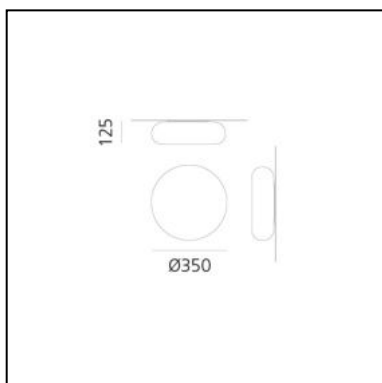

Itka 20 Wall/Ceiling

Naoto Fukasawa

IP65  

LUMINAIRE

- Watt: **5,5W**
- Delivered lumens output: **351lm**
- Efficiency: **70%**
- Efficacy: **70.17lm/W**
- CRI: **80**

PRODUCT CODE: DX0060M10

FEATURES

- Article Code: **DX0060M10**
- Colour: **White**
- Installation: **WallCeiling**
- Material: **Blown glass, steel**
- Series: **Design Collection, Danese**
- Environment: **Indoor**
- design by: **Naoto Fukasawa**

DIMENSIONS

- Width: **cm 8.5**
- Diameter: **cm 20**

SOURCES NOT INCLUDED

- Category: **LED RETROFIT**
- Number: **1**
- Socket: **Gx53**

Itka 35 Wall/Ceiling

Naoto Fukasawa

IP65  

LUMINAIRE

DIMENSIONS

- Width: **cm 12.5**
- Diameter: **cm 35**

SOURCES NOT INCLUDED

- Category: **LED RETROFIT**
- Number: **3**
- Socket: **E14**

Itka 50 Wall/Ceiling

Naoto Fukasawa

IP65  

LUMINAIRE

DIMENSIONS

- Width: **cm 17**
- Diameter: **cm 50**

SOURCES NOT INCLUDED

- Category: **LED RETROFIT**
- Number: **3**
- Socket: **E27**