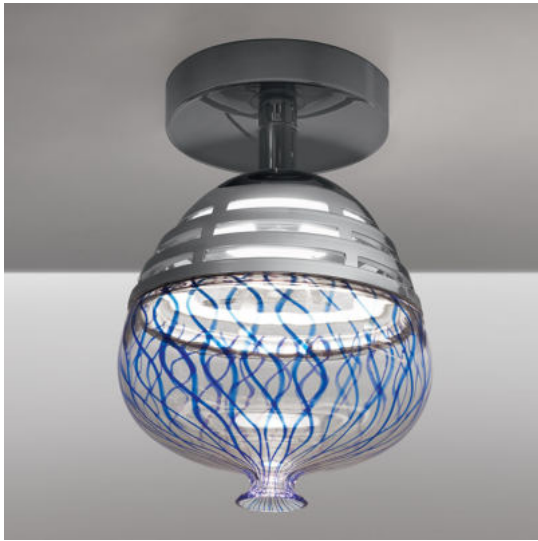

Invero Ceiling LED 3000K White/Blue

Carlotta de Bevilacqua

IP20 Dimmerable: