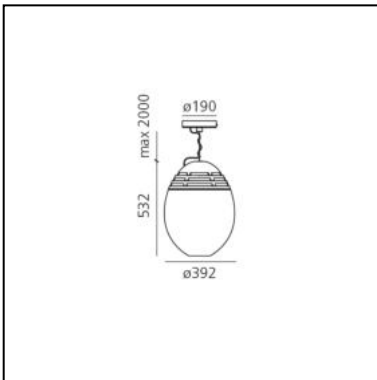

Incalmo Suspension LED 3000K White

Carlotta de Bevilacqua

IP20  Dimmerable: 

LUMINAIRE

- Watt: **44W**
- Delivered lumens output: **2945lm**
- CCT: **3000K**
- Efficiency: **71%**
- Efficacy: **66.93lm/W**
- CRI: **90**
- Dimmable Typology: **Push**

Notes

The product is composed of two distinct codes to be ordered separately: body lamp and crystal glass diffuser.

DESCRIPTION

Incalmo was born: from the initial concept of an optical, thermal and technological machine where every part belongs to a higher system. A human, handcrafted dimension is also taken into account, as the beauty of imperfection is discovered through a reinterpretation of blown glass. The name 'Incalmo' refers to a glass-blowing technique refined in Murano, Venice during the 16th century, aimed at obtaining multiple areas of different colours on the same surface. Incipit and Incalmo operate in perfect harmony, as horizontal, alternating stripes of transparent, white or grey blown glass transform its decorative body into a screening element reaching the areas below its narrower angles and diffusing light into the space. Incalmo is a metaphor for combining the evolving LED technological innovation with ancient craftsmanship skills deeply rooted in our history. The aim of this all-round project is to enhance optical performances while improving the perceived aesthetics of its presence in the environment.

PRODUCT CODE: SCENARIOS

FEATURES

- Article Code: **1908120A + 1900120A**
- Colour: **White**
- Installation: **Suspension**
- Material: **Glass, aluminium, methacrylate**
- Series: **Scenarios**
- design by: **Carlotta de Bevilacqua**

DIMENSIONS

- Height: **cm 53.2**
- Diameter: **cm 39.2**
- Base Diameter: **cm 19**
- Max Height from ceiling: **cm 200**

SOURCES INCLUDED

- Category: **Led**
- Number: **1**
- Watt: **44W**
- Delivered lumens output: **4230lm**
- Color temperature (K): **3000K**
- CRI: **90**
- Color Tolerance: **MacAdam 2SDCM**