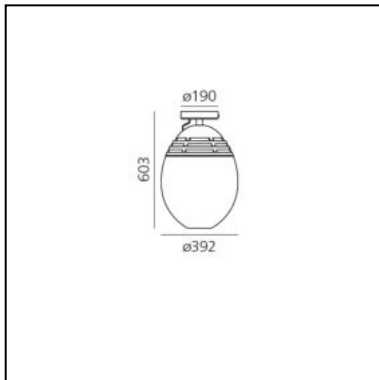

Incalmo Ceiling LED 3000K White

Carlotta de Bevilacqua

IP20  Dimmerable: 

LUMINAIRE

- Watt: **44W**
- Delivered lumens output: **2945lm**
- CCT: **3000K**
- Efficiency: **71%**
- Efficacy: **66.93lm/W**
- CRI: **90**
- Dimmable Typology: **Push**

Notes

The product is composed of two distinct codes to be ordered separately: body lamp and crystal glass diffuser.

DESCRIPTION

Incalmo was born: from the initial concept of an optical, thermal and technological machine where every part belongs to a higher system. A human, handcrafted dimension is also taken into account, as the beauty of imperfection is discovered through a reinterpretation of blown glass. The name 'Incalmo' refers to a glass-blowing technique refined in Murano, Venice during the 16th century, aimed at obtaining multiple areas of different colours on the same surface. Incipit and Incalmo operate in perfect harmony, as horizontal, alternating stripes of transparent, white or grey blown glass transform its decorative body into a screening element reaching the areas below its narrower angles and diffusing light into the space. Incalmo is a metaphor for combining the evolving LED technological innovation with ancient craftsmanship skills deeply rooted in our history. The aim of this all-round project is to enhance optical performances while improving the perceived aesthetics of its presence in the environment.

DIMENSIONS

- Height: **cm 60.3**
- Diameter: **cm 39.2**
- Base Diameter: **cm 19**

SOURCES INCLUDED

- Category: **Led**
- Number: **1**
- Watt: **44W**
- Delivered lumens output: **4230lm**
- Color temperature (K): **3000K**
- CRI: **90**
- Color Tolerance: **MacAdam 2SDCM**