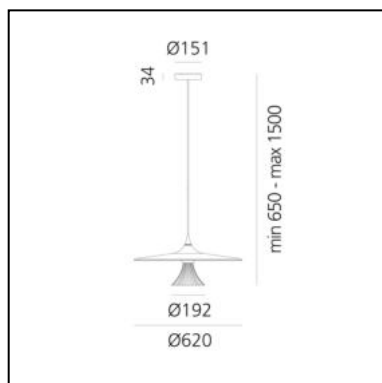

## LUMINAIRE

- Watt: **26W**
- Delivered lumens output: **1163lm**
- CCT: **3000K**
- Efficiency: **39%**
- Efficacy: **44.73lm/W**
- CRI: **90**
- Dimmable Typology: **Push**

**PRODUCT CODE: 1846030A**

## FEATURES

- Article Code: **1846030A**
- Colour: **Black/gold**
- Installation: **Suspension**
- Material: **Methacrylate, aluminium**
- Series: **Design Collection**
- Environment: **Indoor**
- design by: **Michele De Lucchi**

## DIMENSIONS

- Height: **cm 28.8**
- Diameter: **cm 62**
- Base Width: **cm 3.4**
- Base Diameter: **cm 15.1**
- Max Height from ceiling: **cm 150**

## SOURCES INCLUDED

- Category: **Led**
- Number: **1**
- Watt: **27W**
- Delivered lumens output: **1786lm**
- Color temperature (K): **3000K**
- CRI: **90**