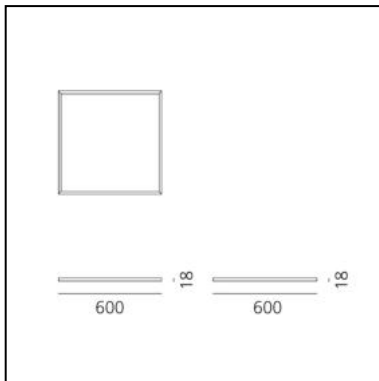

LUMINAIRE

- Watt: **39W**
- Delivered lumens output: **3400lm**
- CCT: **3000K**
- Efficiency: **88%**
- Efficacy: **87.19lm/W**
- CRI: **80**

DESCRIPTION

Modular system with direct emission and indirect with LED high efficiency. Available in two colors: warm white (3000K), neutral white (4000K) - CRI = 85 (typ.). Installation with suspension. Single mounting, in continuous line by angle (90°), free composition. Dimmable electronic power supply Dali. Materials: structure in extruded aluminum anodized matte, top screen with anti-dust polycarbonate, staples in 6 different tones. Suspension cables in steel with quick adjustment. Complies with EN62471, EN60598-1 and other specific standards.

PRODUCT CODE: M3002W61

FEATURES

- Article Code: **M3002W61**
- Colour: **Silver Grey**
- Installation: **Suspension**
- Series: **Architectural Indoor**
- design by: **Wilmotte & Industries**

DIMENSIONS

- Length: **cm 60**
- Width: **cm 1.8**
- Height: **cm 60**
- Weight: **kg 4**

SOURCES INCLUDED

- Category: **Led**
- Number: **1**
- Watt: **33W**
- Color temperature (K): **3000K**