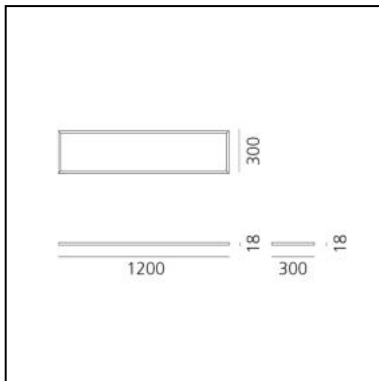

Grafa Stand Alone Structural Module 1200x300 - Dali+Switch-Dim 3000K

Wilmotte & Industries

IP20  Dimmerable: 

LUMINAIRE

- Watt: **53W**
- Delivered lumens output: **5765lm**
- CCT: **3000K**
- Efficiency: **88%**
- Efficacy: **108.78lm/W**
- CRI: **80**

PRODUCT CODE: M3000W61

FEATURES

- Article Code: **M3000W61**
- Colour: **Silver Grey**
- Installation: **Suspension**
- Series: **Architectural Indoor**
- design by: **Wilmotte & Industries**

DIMENSIONS

- Length: **cm 120**
- Width: **cm 30**
- Height: **cm 1.8**
- Weight: **kg 4**