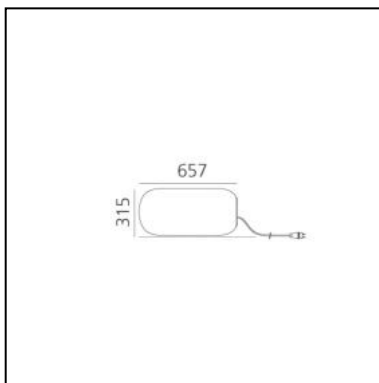

Gople Outdoor - Body Lamp

BIG - Bjarke Ingels Group

LUMINAIRE

- Watt: **21W**
- Delivered lumens output: **2148lm**
- CCT: **3000K**
- Efficiency: **88%**
- Efficacy: **102.29lm/W**
- CRI: **80**

DESCRIPTION

Starting from the iconic silhouette of the glass diffuser, Gople proposes new sizes and materials to create different ways of lighting spaces.

BIG designs a family of outdoor lights with the freedom and flexibility to suit any space, with an almost nomadic character.

The diffuser, made in lightweight, durable plastic, is the central element of the project which combines with other elements to bring light into spaces, giving rise to different versions of Gople Outdoor.

The different versions interpret a common approach to light that develops close interactions with activities and people. Enabling new ways of using light in outdoor spaces with the utmost freedom, Gople Outdoor can be reused and reinterpreted in multiple spaces and situations.

PRODUCT CODE: T040020

FEATURES

- Article Code: **T040020**
- Colour: **White**
- Installation: **SuspensionFloorBollard**
- Material: **Rotational moulded polyethylene diffuser (glossy finishing)**
- Series: **Architectural Outdoor**
- Emission: **Diffused**
- design by: **BIG - Bjarke Ingels Group**

DIMENSIONS

- Length: **cm 65.7**
- Height: **cm 31.5**

SOURCES NOT INCLUDED

- Category: **LED RETROFIT**
- Number: **1**
- Watt: **21W**
- Socket: **E27**