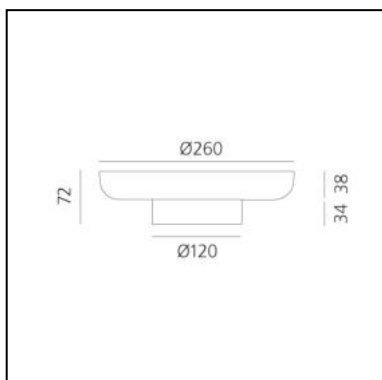

DESCRIPTION

A portable lamp explores the connection between light, food and conviviality.

It's a portable lamp that interacts with objects on the table.

A body made from white textured milk glass, diffuses the light, creating a relaxed atmosphere, while the upper recess is home to a glass bowl designed to hold food for sharing.

This can be combined or alternated with a taller bowl and wider one – almost a plate – at the top.

The bowls – and the lamp itself – are made from hand-worked glass, making them unique pieces whose texture, transparency and colour generate a special dialogue between light and food, blurring the boundaries between them.

Maximum attention to detail has been shown in order to do justice to the object itself and the other elements with which it interacts.

Light plays a key role in creating the perfect atmosphere, interacting with other elements on the table and promoting sharing and conviviality.

PRODUCT CODE: 0150370A

FEATURES

- Article Code: **0150370A**
- Colour: **Grey**
- Installation: **Table**
- Material: **Glass, Wood**
- Series: **Design Collection**
- design by: **Davide Oldani, Attila Veress**

DIMENSIONS

- Height: **cm 7.2**
- Diameter: **cm 26**