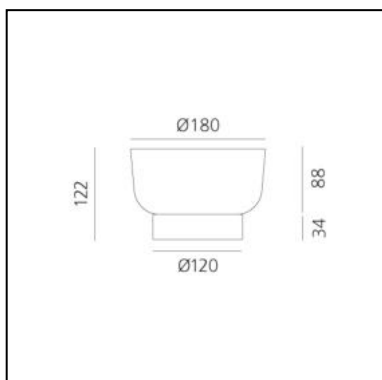

DIMENSIONS

- Height: **cm 7.2**
- Diameter: **cm 26**

Bontà Base + Red Bowl

Davide Oldani
Attila Veress

CE

DESCRIPTION

A portable lamp explores the connection between light, food and conviviality.

It's a portable lamp that interacts with objects on the table.

DIMENSIONS

- Height: **cm 12.2**
- Diameter: **cm 18**

Bontà + Topaz Plate

Davide Oldani

Attila Veress

LUMINAIRE

- Watt: **2,4W**
- Delivered lumens output: **242lm**
- CCT: **2700K**
- Efficiency: **72%**
- Efficacy: **100lm/W**
- CRI: **80**
- Dimmer Typology: **Slider Dimmer**

DIMENSIONS

- Height: **cm 26.4**
- Diameter: **cm 18**