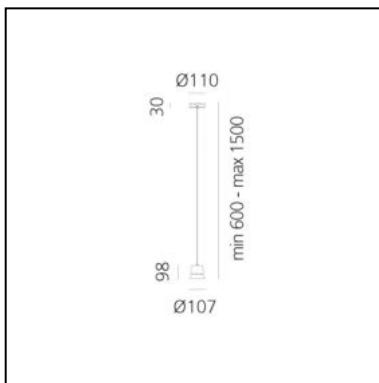

LUMINAIRE

- Watt: **8W**
- Delivered lumens output: **504lm**
- CCT: **3000K**
- Efficiency: **70%**
- Efficacy: **63.04lm/W**
- CRI: **80**

DESCRIPTION

With its aluminium body, Giò is first and foremost an instrument, a functional, unobtrusive and, most of all, timeless suspension lamp; it fits both in domestic and in public places. Either plain or in its different versions, Giò is an elegant and efficient object in space.

PRODUCT CODE: 0230010A

FEATURES

- Article Code: **0230010A**
- Colour: **White**
- Installation: **Suspension**
- Material: **Glass, Aluminium**
- Series: **Design Collection**
- Environment: **Indoor**
- design by: **Patrick Norguet**

DIMENSIONS

- Height: **cm 9.8**
- Diameter: **cm 10.7**
- Base Width: **cm 3**
- Base Diameter: **cm 11**
- Max Height from ceiling: **cm 1,500**
- Glow Wire Test: **650°**

SOURCES INCLUDED

- Category: **Led**
- Number: **1**
- Watt: **8W**
- Delivered lumens output: **720lm**
- Color temperature (K): **3000K**
- CRI: **80**
- Color Tolerance: **MacAdam 3SDCM**
- Efficacy: **89lm/W**
- Service Life: **50000-L70**