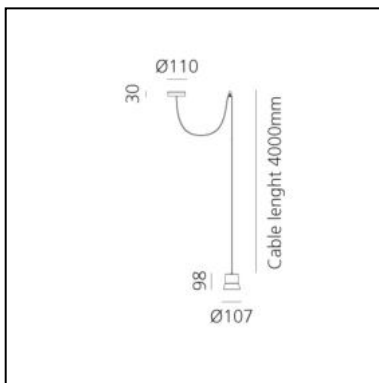

DIMENSIONS

- Height: **cm 9.8**
- Diameter: **cm 10.7**
- Base Width: **cm 3**
- Base Diameter: **cm 11**
- Max Height from ceiling: **cm 1,500**
- Glow Wire Test: **650°**

SOURCES INCLUDED

- Category: **Led**
- Number: **1**
- Watt: **8W**
- Delivered lumens output: **720lm**
- Color temperature (K): **3000K**
- CRI: **80**
- Color Tolerance: **MacAdam 3SDCM**
- Efficacy: **89lm/W**
- Service Life: **50000-L70**

GIO.light Decentrata - White

Patrick Norguet

IP20   

LUMINAIRE

- Watt: **8W**
- Delivered lumens output: **504lm**
- CCT: **3000K**
- Efficiency: **70%**
- Efficacy: **63.04lm/W**
- CRI: **80**

Notes

Max. cable length 4000mm
Max. distance between rose and decentralised hook 2500mm

DIMENSIONS

- Height: **cm 9.8**
- Diameter: **cm 10.7**
- Base Width: **cm 3**
- Base Diameter: **cm 11**
- Glow Wire Test: **650°**

SOURCES INCLUDED

- Category: **Led**
- Number: **1**
- Watt: **8W**
- Delivered lumens output: **720lm**
- Color temperature (K): **3000K**
- CRI: **80**
- Color Tolerance: **MacAdam 3SDCM**
- Efficacy: **89lm/W**
- Service Life: **50000-L70**

DIMENSIONS

- Height: **cm 9.8**
- Diameter: **cm 10.7**
- Base Width: **cm 3**
- Base Diameter: **cm 11**
- Glow Wire Test: **650°**

SOURCES INCLUDED

- Category: **Led**
- Number: **3**
- Watt: **8W**
- Delivered lumens output: **720lm**
- Color temperature (K): **3000K**
- CRI: **80**
- Color Tolerance: **MacAdam 3SDCM**
- Efficacy: **89lm/W**
- Service Life: **50000-L70**