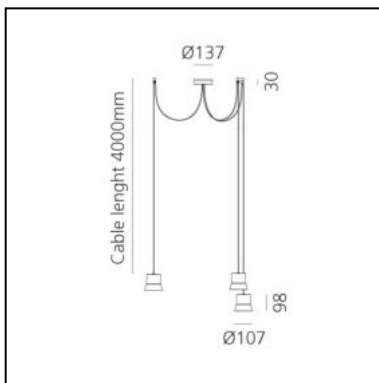

DIMENSIONS

- Height: **cm 9.8**
- Diameter: **cm 10.7**
- Base Width: **cm 3**
- Base Diameter: **cm 11**
- Max Height from ceiling: **cm 1,500**
- Glow Wire Test: **650°**

SOURCES INCLUDED

- Category: **Led**
- Number: **1**
- Watt: **8W**
- Delivered lumens output: **720lm**
- Color temperature (K): **3000K**
- CRI: **80**
- Color Tolerance: **MacAdam 3SDCM**
- Efficacy: **89lm/W**
- Service Life: **50000-L70**

DIMENSIONS

- Height: **cm 9.8**
- Diameter: **cm 10.7**
- Base Width: **cm 3**
- Base Diameter: **cm 11**
- Glow Wire Test: **650°**

SOURCES INCLUDED

- Category: **Led**
- Number: **1**
- Watt: **8W**
- Delivered lumens output: **720lm**
- Color temperature (K): **3000K**
- CRI: **80**
- Color Tolerance: **MacAdam 3SDCM**
- Efficacy: **89lm/W**
- Service Life: **50000-L70**

GIO.light Cluster - Black

Patrick Norguet

IP20   

LUMINAIRE

- Watt: **24W**
- Delivered lumens output: **1513lm**
- CCT: **3000K**
- Efficiency: **70%**
- Efficacy: **63.04lm/W**
- CRI: **80**

Notes

Max. cable length 4000mm
Max. distance between rose and decentralised hook 2500mm

DIMENSIONS

- Height: **cm 9.8**
- Diameter: **cm 10.7**
- Base Width: **cm 3**
- Base Diameter: **cm 11**
- Glow Wire Test: **650°**

SOURCES INCLUDED

- Category: **Led**
- Number: **3**
- Watt: **8W**
- Delivered lumens output: **720lm**
- Color temperature (K): **3000K**
- CRI: **80**
- Color Tolerance: **MacAdam 3SDCM**
- Efficacy: **89lm/W**
- Service Life: **50000-L70**