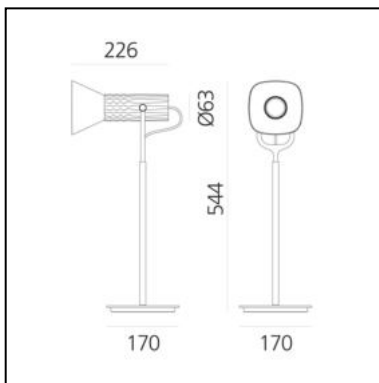

## LUMINAIRE

- Watt: **8W**
- Voltage: **220-240V**
- Delivered lumens output: **332lm**
- CCT: **3000K**
- Efficiency: **95%**
- Efficacy: **67lm/W**
- CRI: **80**

### DIMENSIONS

- Length: **cm 12.8**
- Width: **cm 22.6**
- Height: **cm 54.4**
- Base Length: **cm 17**
- Base Width: **cm 17**
- Glow Wire Test: **850°**