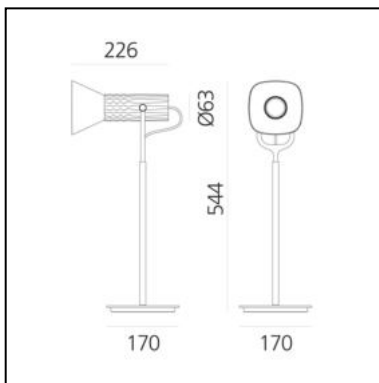

LUMINAIRE

- Watt: **8W**
- Voltage: **220-240V**
- Delivered lumens output: **332lm**
- CCT: **3000K**
- Efficiency: **95%**
- Efficacy: **67lm/W**
- CRI: **80**

DESCRIPTION

"Modular and adjustable, Fiamma works with a LED source base and a set of accessories to meet the different needs of lighting in hotels: bedside lamp, floor lamp, wall lamp, suspension light. The look is willing to be « domestic », to feel like being at home, in order to reinforce the cosiness of the object." Fiamma is a systemic lighting element designed to respond to the needs of the contract sector, yet well suited also for everyday living environments. An anodized aluminium cylinder with a specific texture – a perfect combination of look and functionality – is the true luminous engine of the system. The light emitted by the LED source is cleverly controlled by a transparent diffuser, designed with an anti-reflex texture, to ensure visual comfort in all usage conditions. Different supports can be assembled on it, all made of carefully processed aluminium, to obtain a variety of versions – suspension, ceiling, reading, table.

PRODUCT CODE: SCENARIOS

FEATURES

- Article Code: **1983010A**
- Colour: **Grey**
- Installation: **Table**
- Material: **Polycarbonate, aluminum, steel**
- Series: **Scenarios**
- design by: **Wilmotte & Industries**

DIMENSIONS

- Length: **cm 12.8**
- Width: **cm 22.6**
- Height: **cm 54.4**
- Base Length: **cm 17**
- Base Width: **cm 17**
- Glow Wire Test: **850°**

SOURCES NOT INCLUDED

- Category: **LED RETROFIT**
- Number: **1**
- Watt: **8W**
- Socket: **GU10**
- Voltage: **230V**