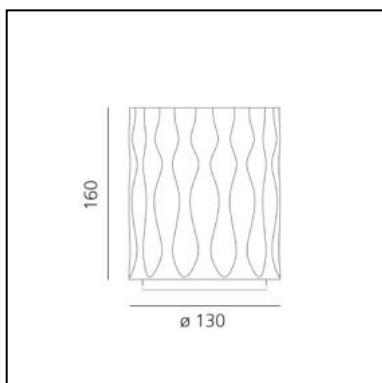

LUMINAIRE

- Watt: **14W**
- Voltage: **220-240V**
- Delivered lumens output: **1321lm**
- CCT: **3000K**
- Efficiency: **79%**
- Efficacy: **94.36lm/W**
- CRI: **90**
- Dimmer Typology: **Push button Dimmer**

DESCRIPTION

"Modular and adjustable, Fiamma works with a LED source base and a set of accessories to meet the different needs of lighting in hotels: bedside lamp, floor lamp, wall lamp, suspension light. The look is willing to be « domestic », to feel like being at home, in order to reinforce the cosines of the object." Fiamma is a systemic lighting element designed to respond to the needs of the contract sector, yet well suited also for everyday living environments. An anodized aluminium cylinder with a specific texture – a perfect combination of look and functionality – is the true luminous engine of the system. The light emitted by the LED source is cleverly controlled by a transparent diffuser, designed with an anti-reflex texture, to ensure visual comfort in all usage conditions. Different supports can be assembled on it, all made of carefully processed aluminium, to obtain a variety of versions – suspension, ceiling, reading, table.

PRODUCT CODE: 1987010A

FEATURES

- Article Code: **1987010A**
- Colour: **Grey**
- Installation: **Floor**
- Material: **aluminum**
- Series: **Scenarios**
- design by: **Wilmotte & Industries**

DIMENSIONS

- Height: **cm 16**
- Diameter: **cm 13**

SOURCES INCLUDED

- Category: **Led**
- Number: **1**
- Watt: **11.76W**
- Delivered lumens output: **1613lm**
- Color temperature (K): **3000K**
- CRI: **90**
- Color Tolerance: **MacAdam 2SDCM**
- Efficacy: **137lm/W**
- Service Life: **50000-L70**