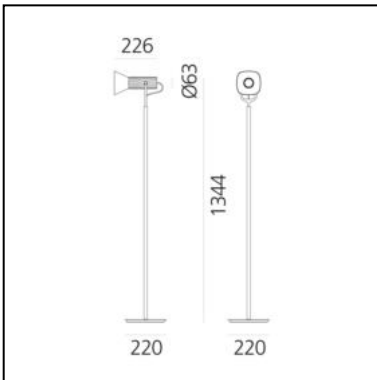

LUMINAIRE

- Watt: **8W**
- Voltage: **220-240V**
- Delivered lumens output: **332lm**
- CCT: **3000K**
- Efficiency: **95%**
- Efficacy: **67lm/W**
- CRI: **80**

DESCRIPTION

"Modular and adjustable, Fiamma works with a LED source base and a set of accessories to meet the different needs of lighting in hotels: bedside lamp, floor lamp, wall lamp, suspension light. The look is willing to be « domestic », to feel like being at home, in order to reinforce the cosines of the object." Fiamma is a systemic lighting element designed to respond to the needs of the contract sector, yet well suited also for everyday living environments. An anodized aluminium cylinder with a specific texture – a perfect combination of look and functionality – is the true luminous engine of the system. The light emitted by the LED source is cleverly controlled by a transparent diffuser, designed with an anti-reflex texture, to ensure visual comfort in all usage conditions. Different supports can be assembled on it, all made of carefully processed aluminium, to obtain a variety of versions – suspension, ceiling, reading, table.

PRODUCT CODE: SCENARIOS

FEATURES

- Article Code: **1984010A**
- Colour: **Grey**
- Installation: **Floor**
- Material: **Polycarbonate, aluminum, steel**
- Series: **Scenarios**
- design by: **Wilmotte & Industries**

DIMENSIONS

- Length: **cm 12.7**
- Width: **cm 22.6**
- Height: **cm 134**
- Base Diameter: **cm 22**
- Cutout diameter: **cm 22**
- Glow Wire Test: **850°**

SOURCES NOT INCLUDED

- Category: **LED RETROFIT**
- Number: **1**
- Watt: **8W**
- Socket: **GU10**
- Voltage: **230V**