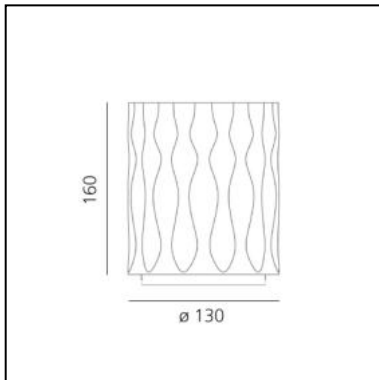

LUMINAIRE

- Watt: **14W**
- Voltage: **220-240V**
- Delivered lumens output: **1321lm**
- CCT: **3000K**
- Efficiency: **79%**
- Efficacy: **94.36lm/W**
- CRI: **90**
- Dimmer Typology: **Push button Dimmer**

DESCRIPTION

"Modular and adjustable, Fiamma works with a LED source base and a set of accessories to meet the different needs of lighting in hotels: bedside lamp, floor lamp, wall lamp, suspension light. The look is willing to be « domestic », to feel like being at home, in order to reinforce the cosines of the object." Fiamma is a systemic lighting element designed to respond to the needs of the contract sector, yet well suited also for everyday living environments. An anodized aluminium cylinder with a specific texture – a perfect combination of look and functionality – is the true luminous engine of the system. The light emitted by the LED source is cleverly controlled by a transparent diffuser, designed with an anti-reflex texture, to ensure visual comfort in all usage conditions. Different supports can be assembled on it, all made of carefully processed aluminium, to obtain a variety of versions – suspension, ceiling, reading, table.

PRODUCT CODE: 1987020A

FEATURES

- Article Code: **1987020A**
- Colour: **Black**
- Installation: **Floor**
- Material: **aluminum**
- Series: **Scenarios**
- design by: **Wilmotte & Industries**

DIMENSIONS

- Height: **cm 16**
- Diameter: **cm 13**

SOURCES INCLUDED

- Category: **Led**
- Number: **1**
- Watt: **11.76W**
- Delivered lumens output: **1613lm**
- Color temperature (K): **3000K**
- CRI: **90**
- Color Tolerance: **MacAdam 2SDCM**
- Efficacy: **137lm/W**
- Service Life: **50000-L70**