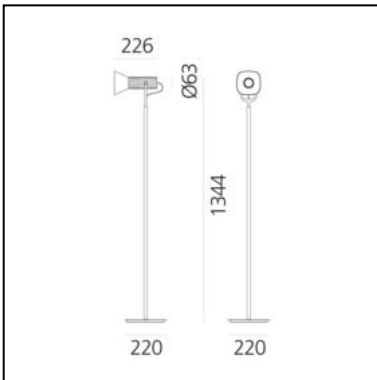

Fiamma Reading Floor - Black

Wilmotte & Industries

IP20  

LUMINAIRE

- Watt: **8W**
- Voltage: **220-240V**
- Delivered lumens output: **332lm**
- CCT: **3000K**
- Efficiency: **95%**
- Efficacy: **67lm/W**
- CRI: **80**

DIMENSIONS

- Length: **cm 12.7**
- Width: **cm 22.6**
- Height: **cm 134**
- Base Length: **cm 22**
- Base Width: **cm 22**
- Glow Wire Test: **850°**

SOURCES NOT INCLUDED

- Category: **LED RETROFIT**
- Number: **1**
- Watt: **8W**
- Socket: **GU10**
- Voltage: **230V**

DIMENSIONS

- Length: **cm 12.7**
- Width: **cm 22.6**
- Height: **cm 134**
- Base Diameter: **cm 22**
- Cutout diameter: **cm 22**
- Glow Wire Test: **850°**

SOURCES NOT INCLUDED

- Category: **LED RETROFIT**
- Number: **1**
- Watt: **8W**
- Socket: **GU10**
- Voltage: **230V**

- Height: **cm 16**
- Diameter: **cm 13**

SOURCES INCLUDED

- Category: **Led**
- Number: **1**
- Watt: **11.76W**
- Delivered lumens output: **1613lm**
- Color temperature (K): **3000K**
- CRI: **90**
- Color Tolerance: **MacAdam 2SDCM**
- Efficacy: **137lm/W**
- Service Life: **50000-L70**