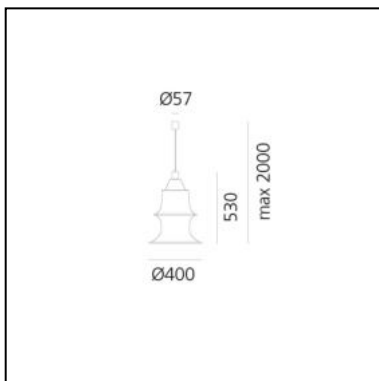

LUMINAIRE

- Watt: **77W**

Notes

Code related only to electrical part, to be completed with elastic fabric accessory.

DESCRIPTION

Falkland suspension is a lamp with a spontaneous shape that is achieved by the contrasting forces of its components: the tension of a stretched tube of finely woven fabric and the weight of seven different sized metal rings. A single light bulb and aluminium reflector illuminate the curves of the fabric.

PRODUCT CODE: DS2040RIF

FEATURES

- Article Code: **DS2040RIF**
- Colour: **White**
- Installation: **Suspension**
- Material: **Filanca, aluminum**
- Series: **Design Collection, Danese**
- Environment: **Indoor**
- design by: **Bruno Munari**

DIMENSIONS

- Height: **cm 53**
- Diameter: **cm 40**
- Base Diameter: **cm 5.7**
- Max Height from ceiling: **cm 200**

NOT INCLUDED SOURCES

- Category: **HALO**
- Number: **1**
- Watt: **77W**
- Socket: **E27**
- Class: **A**

ALTERNATIVE SOURCES

- Category: **LED RETROFIT**
- Number: **1**
- Watt: **8W**
- Socket: **E27**