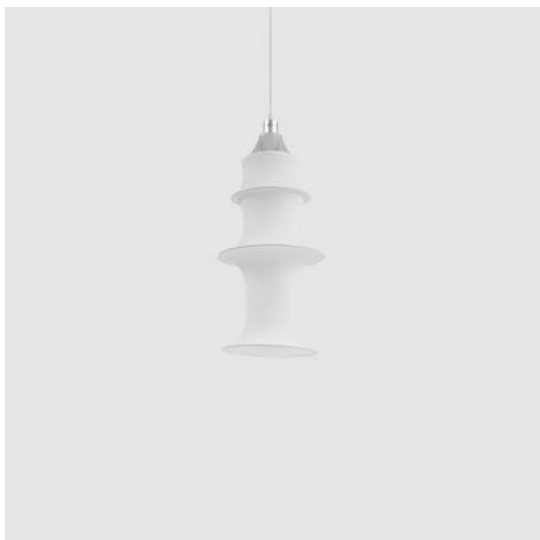

Falkland Suspension - Body Lamp

Bruno Munari

 Dimmerable: 

LUMINAIRE

- Watt: **77W**

Notes

Code related only to electrical part, to be completed with elastic fabric accessory.

DESCRIPTION

Falkland suspension is a lamp with a spontaneous shape that is achieved by the contrasting forces of its components: the tension of a stretched tube of finely woven fabric and the weight of seven different sized metal rings. A single light bulb and aluminium reflector illuminate the curves of the fabric.

PRODUCT CODE: DS2040RIF

FEATURES

- Article Code: **DS2040RIF**
- Colour: **White**
- Installation: **Suspension**
- Material: **Filanca, aluminum**
- Series: **Design Collection, Danese**
- Environment: **Indoor**
- design by: **Bruno Munari**

Bruno Munari

 Dimmerable: 

LUMINAIRE

- Watt: **77W**

Notes

Code related only to electrical part, to be completed with elastic fabric accessory.

DESCRIPTION

Falkland suspension is a lamp with a spontaneous shape that is achieved by the contrasting forces of its components: the tension of a stretched tube of finely woven fabric and the weight of seven different sized metal rings. A single light bulb and aluminium reflector illuminate the curves of the fabric.