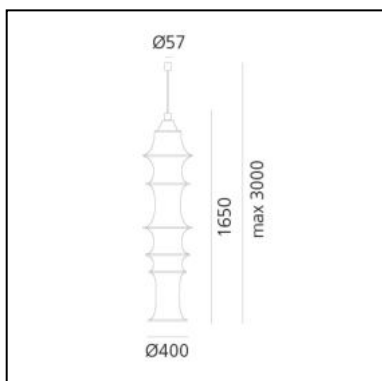

Falkland Suspension - Body Lamp

Bruno Munari

 Dimmerable: 

LUMINAIRE

- Watt: **77W**

Notes

Code related only to electrical part, to be completed with elastic fabric accessory.

DESCRIPTION

DIMENSIONS

- Height: **cm 165**
- Diameter: **cm 40**
- Base Diameter: **cm 5.7**
- Max Height from ceiling: **cm 300**

NOT INCLUDED SOURCES

- Category: **HALO**
- Number: **1**
- Watt: **77W**
- Socket: **E27**
- Class: **A**

DIMENSIONS

- Height: **cm 85**
- Diameter: **cm 40**
- Base Diameter: **cm 5.7**
- Max Height from ceiling: **cm 200**

NOT INCLUDED SOURCES

- Category: **HALO**
- Number: **1**
- Watt: **77W**
- Socket: **E27**
- Class: **A**

DIMENSIONS

- Height: **cm 53**
- Diameter: **cm 40**
- Base Diameter: **cm 5.7**
- Max Height from ceiling: **cm 200**

NOT INCLUDED SOURCES

- Category: **HALO**
- Number: **1**
- Watt: **77W**
- Socket: **E27**
- Class: **A**