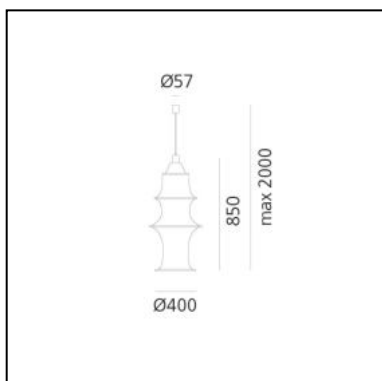

LUMINAIRE

- Watt: **77W**

Notes

Code related only to electrical part, to be completed with elastic fabric accessory.

DESCRIPTION

Falkland suspension is a lamp with a spontaneous shape that is achieved by the contrasting forces of its components: the tension of a stretched tube of finely woven fabric and the weight of seven different sized metal rings. A single light bulb and aluminium reflector illuminate the curves of the fabric.

PRODUCT CODE: DS2040RIF

FEATURES

- Article Code: **DS2040RIF**
- Colour: **White**
- Installation: **Suspension**
- Material: **Filanca, aluminum**
- Series: **Design Collection, Danese**
- Environment: **Indoor**
- design by: **Bruno Munari**

DIMENSIONS

- Height: **cm 85**
- Diameter: **cm 40**
- Base Diameter: **cm 5.7**
- Max Height from ceiling: **cm 200**

NOT INCLUDED SOURCES

- Category: **HALO**
- Number: **1**
- Watt: **77W**
- Socket: **E27**
- Class: **A**

ALTERNATIVE SOURCES

- Category: **LED RETROFIT**
- Number: **1**
- Watt: **8W**
- Socket: **E27**