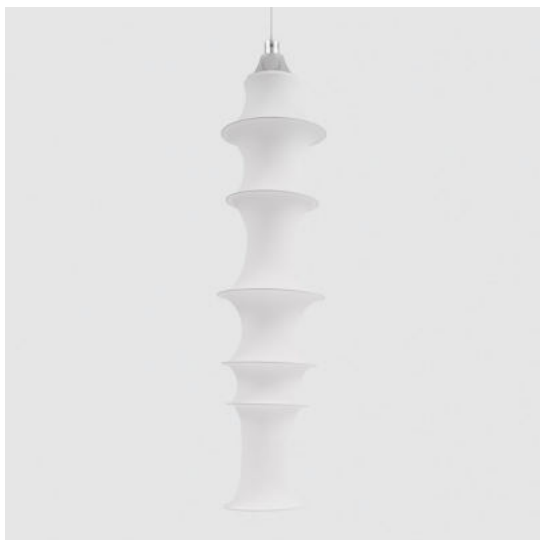

Falkland Suspension - Body Lamp

Bruno Munari

 Dimmerable: 

LUMINAIRE

- Watt: **77W**

Notes

Code related only to electrical part, to be completed with elastic fabric accessory.

DESCRIPTION

Falkland suspension is a lamp with a spontaneous shape that is achieved by the contrasting forces of its components: the tension of a stretched tube of finely woven fabric and the weight of seven different sized metal rings. A single light bulb and aluminium reflector illuminate the curves of the fabric.

PRODUCT CODE: DS2040RIF

FEATURES

- Article Code: **DS2040RIF**
- Colour: **White**
- Installation: **Suspension**
- Material: **Filanca, aluminum**
- Series: **Design Collection, Danese**
- Environment: **Indoor**
- design by: **Bruno Munari**

Bruno Munari

 Dimmerable: 

LUMINAIRE

- Watt: **77W**

Notes

Code related only to electrical part, to be completed with elastic fabric accessory.

DESCRIPTION

Falkland suspension is a lamp with a spontaneous shape that is achieved by the contrasting forces of its components: the tension of a stretched tube of finely woven fabric and the weight of seven different sized metal rings. A single light bulb and aluminium reflector illuminate the curves of the fabric.