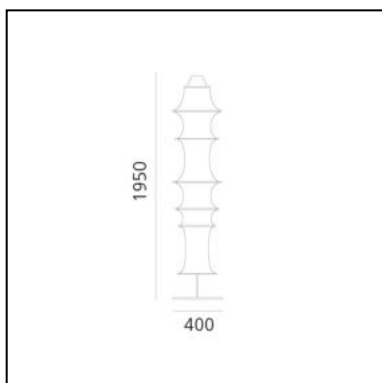

Falkland Floor - Body Lamp

Bruno Munari

IP20 

LUMINAIRE

- Watt: **77W**

Notes

Code related only to electrical part and alluminum gray rod, to be completed with elastic fabric accessory.

DESCRIPTION

Falkland floor is a lamp with a spontaneous shape that is achieved by the contrasting forces of its components: the tension of a stretched tube of finely woven fabric and the weight of seven different sized metal rings. A single light bulb and aluminium reflector illuminate the curves of the fabric.

DIMENSIONS

- Height: **cm 195**
- Base Diameter: **cm 40**

NOT INCLUDED SOURCES

- Category: **HALO**
- Number: **1**
- Watt: **77W**
- Socket: **E27**
- Class: **A**

ALTERNATIVE SOURCES

- Category: **LED RETROFIT**
- Number: **1**
- Watt: **8W**
- Socket: **E27**