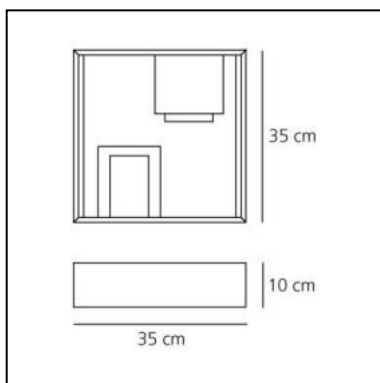

LUMINAIRE

- Watt: **56W**
- Voltage: **220V-240V**
- Delivered lumens output: **365lm**

DESCRIPTION

A table or wall lamp, with geometrical metal screens creating light and dark, screened and clear, all enclosed in a square frame: it is both a light object and a lamp. A lighting sculpture with a strong styling connotation to the '60s. Structure in white enamelled, folded and welded plate. Ability to mount LED light source E14 (LED light source not included).

PRODUCT CODE: 0048050A

FEATURES

- Article Code: **0048050A**
- Colour: **Gold**
- Installation: **TableWall**
- Material: **steel**
- Series: **Design Collection, Modern Classic**
- Environment: **Indoor**
- Area contract: **Residential**
- Emission: **Indirect**
- design by: **Gio Ponti**

DIMENSIONS

- Length: **cm 35**
- Width: **cm 35**
- Height: **cm 10**

NOT INCLUDED SOURCES

- Category: **HALO**
- Number: **2**
- Lbs: **D45**
- Watt: **30W**
- Socket: **E14**

ALTERNATIVE SOURCES

- Category: **LED RETROFIT**
- Number: **2**
- Watt: **4W**
- Delivered lumens output: **370lm**
- Socket: **E14**