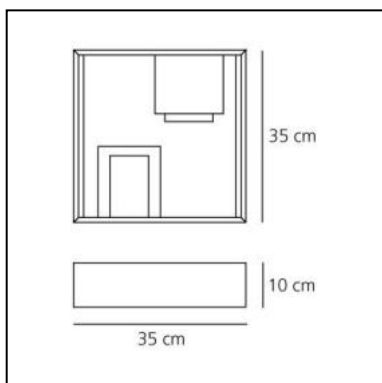

Fato

Gio Ponti

IP20     

LUMINAIRE

- Watt: **56W**
- Voltage: **220V-240V**
- Delivered lumens output: **730lm**

DESCRIPTION

A table or wall lamp, with geometrical metal screens creating light and dark, screened and clear, all enclosed in a square frame: it is both a light object and a lamp. A lighting sculpture with a strong styling connotation to the '60s. Structure in white enamelled, folded and welded plate. Ability to mount LED light source E14 (LED light source not included).

DIMENSIONS

- Length: **cm 35**
- Width: **cm 35**
- Height: **cm 10**
- Glow Wire Test: **N/D°**

NOT INCLUDED SOURCES

- Category: **HALO**
- Number: **2**
- Lbs: **D45**
- Watt: **30W**
- Socket: **E14**

DESCRIPTION

A table or wall lamp, with geometrical metal screens creating light and dark, screened and clear, all enclosed in a square frame: it is both a light object and a lamp. A lighting sculpture with a strong styling connotation to the '60s. Structure in white enamelled, folded and welded plate. Ability to mount LED light source E14 (LED light source not included).

DIMENSIONS

- Length: **cm 35**
- Width: **cm 35**
- Height: **cm 10**

NOT INCLUDED SOURCES

- Category: **HALO**
- Number: **2**
- Lbs: **D45**
- Watt: **30W**
- Socket: **E14**

ALTERNATIVE SOURCES

- Category: **LED RETROFIT**
- Number: **2**
- Watt: **4W**
- Delivered lumens output: **370lm**
- Socket: **E14**