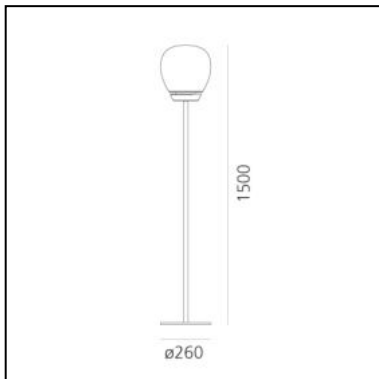

Empatia 26 Floor

Carlotta de Bevilacqua
Paola di Arianello

IP20  EAC

LUMINAIRE

- Watt: **20W**
- Delivered lumens output: **710lm**
- CCT: **3000K**
- Efficiency: **50%**
- Efficacy: **35.49lm/W**
- CRI: **90**

PRODUCT CODE: SCENARIOS

FEATURES

- Article Code: **1820010A**
- Colour: **White**
- Installation: **Floor**
- Material: **Blown glass, methacrylate, aluminum, steel**
- Series: **Scenarios**
- design by: **Carlotta de Bevilacqua, Paola di Arianello**

DIMENSIONS

- Height: **cm 150**
- Diameter: **cm 26**
- Impact Resistance: **N/D**
- Glow Wire Test: **650°C**

SOURCES INCLUDED

- Category: **Led**
- Number: **1**
- Watt: **20W**
- Delivered lumens output: **1710lm**
- Color temperature (K): **3000K**
- CRI: **90**
- Color Tolerance: **MacAdam 2SDCM**