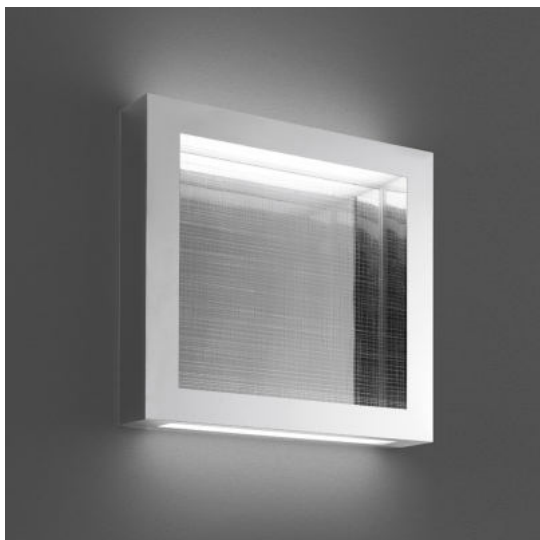

# Altrove 600 Wall/ceiling LED

Carlotta de Bevilacqua

IP20  Dimmerable: 

## LUMINAIRE

- Watt: **76W**
- Delivered lumens output: **3141lm**
- CCT: **3000K**
- Efficiency: **37%**
- Efficacy: **41.33lm/W**
- CRI: **90**
- Dimmable Typology: **Push**

**PRODUCT CODE: 1538110A**

## FEATURES

- Article Code: **1538110A**
- Colour: **Aluminium**
- Installation: **WallCeiling**
- Material: **Methacrylate, aluminium**
- Series: **Design Collection**
- Environment: **Indoor**
- design by: **Carlotta de Bevilacqua**

## DIMENSIONS

- Length: **cm 60**
- Width: **cm 60**
- Height: **cm 8**