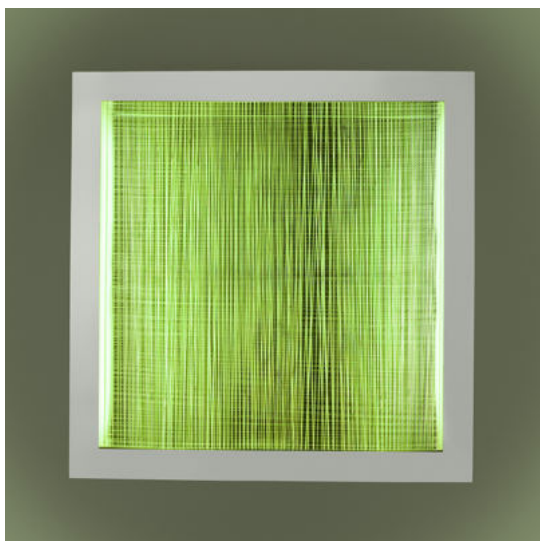

Altrove Wall/ceiling LED - App Compatible

Carlotta de Bevilacqua

⊕ Dimmerable: + 0 -