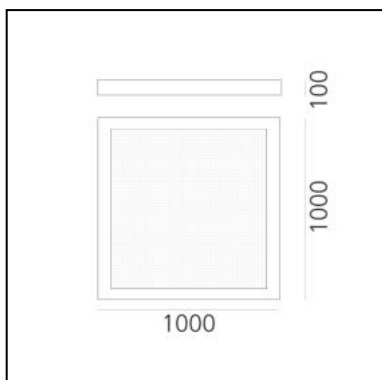

LUMINAIRE

- Watt: **138W**
- Delivered lumens output: **3298lm**
- CCT: **3000K**
- Efficiency: **29%**
- Efficacy: **23.9lm/W**
- Dimmable Typology: **Push & APP**

Accessories

Device for switching and controlling Artemide App products. Max N.3 inputs for external push buttons. Mains power supply required. To be installed inside flush mounting boxes or junction boxes. DV1080APP

PRODUCT CODE: 1352150app

FEATURES

- Article Code: **1352150app**
- Colour: **Aluminium**
- Installation: **CeilingWall**
- Material: **Methacrylate, aluminium**
- Series: **Design Collection**
- Environment: **Indoor**
- design by: **Carlotta de Bevilacqua**

DIMENSIONS

- Length: **cm 100**
- Width: **cm 100**
- Height: **cm 10**

SOURCES INCLUDED

- Category: **Led RGB**
- Number: **1**
- Watt: **80W**
- Category: **Led**
- Number: **1**
- Watt: **90W**
- Color temperature (K): **3000K**