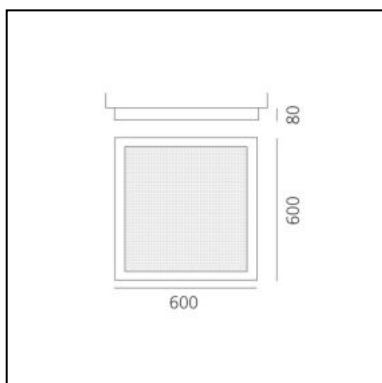

## LUMINAIRE

- Watt: **76W**
- Delivered lumens output: **3141lm**
- CCT: **3000K**
- Efficiency: **37%**
- Efficacy: **41.33lm/W**
- CRI: **90**
- Dimmable Typology: **Push**

**PRODUCT CODE: 1538110A**

## FEATURES

- Article Code: **1538110A**
- Colour: **Aluminium**
- Installation: **WallCeiling**
- Material: **Methacrylate, aluminium**
- Series: **Design Collection**
- Environment: **Indoor**
- design by: **Carlotta de Bevilacqua**

## DIMENSIONS

- Length: **cm 60**
- Width: **cm 60**
- Height: **cm 8**

## DIMENSIONS

- Length: **cm 100**
- Width: **cm 100**
- Height: **cm 10**