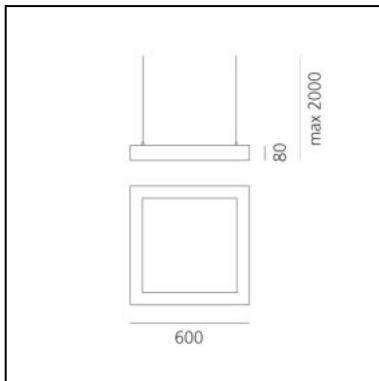

Altrove 600 Suspension LED Direct/Indirect emission

Carlotta de Bevilacqua

IP20 

LUMINAIRE

- Watt: **80W**
- Delivered lumens output: **3140lm**
- CCT: **3000K**
- Efficiency: **36%**
- Efficacy: **39.25lm/W**
- CRI: **90**

PRODUCT CODE: 1540110A

FEATURES

- Article Code: **1540110A**
- Colour: **Aluminium**
- Installation: **Suspension**
- Material: **Methacrylate, aluminium**
- Series: **Design Collection**
- Environment: **Indoor**
- design by: **Carlotta de Bevilacqua**

DIMENSIONS

- Length: **cm 60**
- Width: **cm 60**
- Height: **cm 8**
- Max Height from ceiling: **cm 200**

SOURCES INCLUDED

- Category: **Led**
- Number: **4**
- Watt: **16.8W**
- Delivered lumens output: **3024lm**
- Color temperature (K): **3000K**
- CRI: **90**
- Color Tolerance: **MacAdam 3SDCM**
- Efficacy: **180lm/W**
- Service Life: **50000-L70**

DIMENSIONS

- Length: **cm 100**
- Width: **cm 100**
- Height: **cm 10**
- Max Height from ceiling: **cm 200**

SOURCES INCLUDED

- Category: **Led RGB**
- Number: **1**
- Watt: **80W**
- Category: **Led**
- Number: **1**
- Watt: **90W**
- Color temperature (K): **3000K**