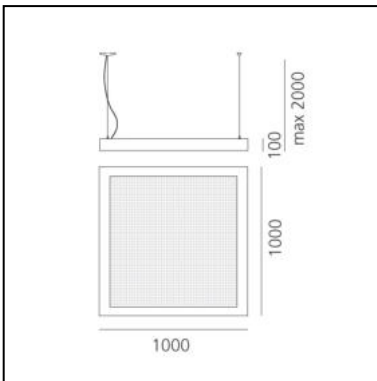

LUMINAIRE

- Watt: **138W**
- Delivered lumens output: **4772lm**
- CCT: **3000K**
- Efficiency: **42%**
- Efficacy: **34.58lm/W**
- CRI: **0**

PRODUCT CODE: 1340150app

FEATURES

- Article Code: **1340150app**
- Colour: **Aluminium**
- Installation: **Suspension**
- Material: **Methacrylate, aluminium**
- Series: **Design Collection**
- Environment: **Indoor**
- design by: **Carlotta de Bevilacqua**

DIMENSIONS

- Length: **cm 100**
- Width: **cm 100**
- Height: **cm 10**
- Max Height from ceiling: **cm 200**

SOURCES INCLUDED

- Category: **Led RGB**
- Number: **1**
- Watt: **80W**
- Category: **Led**
- Number: **1**
- Watt: **90W**
- Color temperature (K): **3000K**