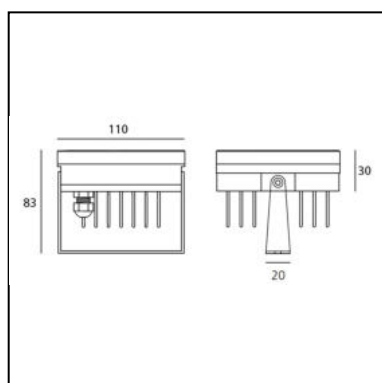

Ego 6 Spot - 24Vdc - 10° 3000K

Studio Artemide

IP65  

LUMINAIRE

- Power Supply: **Electronic supplied separately**
- Watt: **12W**
- Voltage: **24Vdc**
- Delivered lumens output: **755lm**
- CCT: **3000K**
- Efficiency: **96%**
- Efficacy: **62.88lm/W**
- CRI: **80**

DIMENSIONS

- Height: **cm 8.3**
- Diameter: **cm 11**

SOURCES INCLUDED

- Category: **Led**
- Number: **1**
- Watt: **12W**
- Delivered lumens output: **444lm**
- Color temperature (K): **3000K**
- Voltage: **24 Vdc**