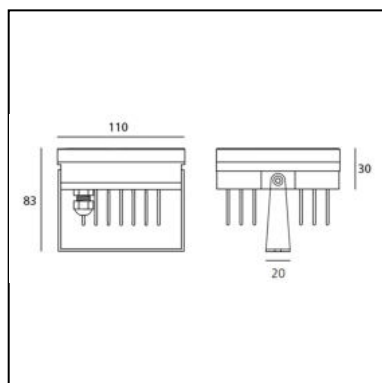

LUMINAIRE

- Power Supply: **Electronic supplied separately**
- Watt: **12W**
- Voltage: **24Vdc**
- Delivered lumens output: **723lm**
- CCT: **3000K**
- Efficiency: **92%**
- Efficacy: **60.26lm/W**
- CRI: **80**

Notes

Medium optic:
Medium luminous flux to highlight details, large sections of windows. (25°)

DESCRIPTION

Floor/ wall /Ceiling adjustable spotlight, with LED sources.
Materials: floor/ wall support and body in painted aluminium, screen in tempered glass. PMMA lenses - Medium optic.
Monochrome white LED, 3000K (warm).

PRODUCT CODE: T7633ELPTW00

FEATURES

- Article Code: **T7633ELPTW00**
- Colour: **Silver grey**
- Material: **Aluminium**
- Series: **Architectural Outdoor**
- Area contract: **null, Outdoor**
- design by: **Studio Artemide**

DIMENSIONS

- Height: **cm 8.3**
- Diameter: **cm 11**

SOURCES INCLUDED

- Category: **Led**
- Number: **1**
- Watt: **12W**
- Delivered lumens output: **444lm**
- Color temperature (K): **3000K**
- Voltage: **24 Vdc**