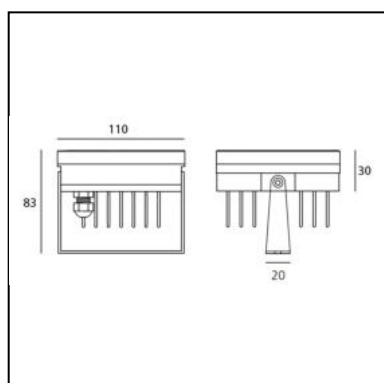

LUMINAIRE

- Power Supply: **Electronic supplied separately**
- Watt: **12W**
- Voltage: **24Vdc**
- Delivered lumens output: **711lm**
- CCT: **3000K**
- Efficiency: **90%**
- Efficacy: **59.28lm/W**
- CRI: **80**

Notes

Medium optic: Medium luminous flux to highlight details, large sections of windows. (25°)

DESCRIPTION

Floor/ wall /Ceiling adjustable spotlight, with LED sources.
Materials: floor/ wall support and body in painted aluminium, screen in tempered glass. PMMA lenses - Medium optic.
Monochrome white LED, 3000K (warm).

PRODUCT CODE: T7633FLW00

FEATURES

- Article Code: **T7633FLW00**
- Colour: **Silver grey**
- Material: **Aluminium**
- Series: **Architectural Outdoor**
- Area contract: **null, Outdoor**
- design by: **Studio Artemide**

DIMENSIONS

- Height: **cm 8.3**
- Diameter: **cm 11**

SOURCES INCLUDED

- Category: **Led**
- Number: **1**
- Watt: **12W**
- Delivered lumens output: **444lm**
- Color temperature (K): **3000K**
- Voltage: **24 Vdc**