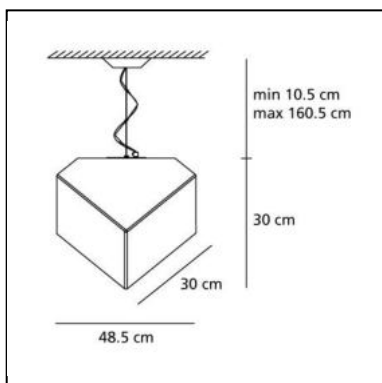

Edge 30 - Suspension

Alessandro Mendini

IP65   Dimmerable: 

LUMINAIRE

- Watt: **13W**
- Voltage: **220V-240V**
- Delivered lumens output: **1076lm**
- Efficiency: **71%**
- Efficacy: **82.76lm/W**
- CRI: **80**

DESCRIPTION

With thermoplastic diffuser: whiteAbility to mount LED light source E27 (LED light source not included).

PRODUCT CODE: 1294010A

FEATURES

- Article Code: **1294010A**
- Colour: **White**
- Installation: **Suspension**
- Material: **Technopolymer**
- Series: **Design Collection**
- Environment: **Indoor**
- Area contract: **Hospitality, Residential**
- Emission: **Diffused**
- design by: **Alessandro Mendini**

DIMENSIONS

- Width: **cm 48.5**
- Height: **cm 30**
- Max Height from ceiling: **cm 160**
- Glow Wire Test: **750°C**

SOURCES NOT INCLUDED

- Category: **LED RETROFIT**
- Number: **1**
- Socket: **E27**