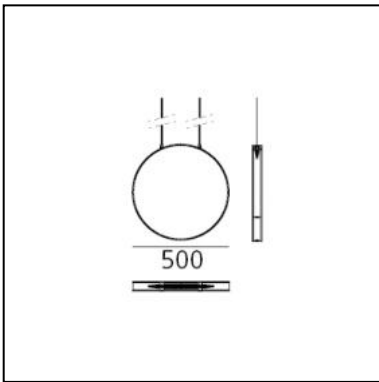

Eclittica 50 - White

Carlotta de Bevilacqua

IP20  Dimmerable: 

LUMINAIRE

- Watt: **26W**
- Delivered lumens output: **2534lm**
- CCT: **3000K**
- Efficiency: **100%**
- Efficacy: **97.45lm/W**
- CRI: **80**
- Dimmable Typology: **Push**

PRODUCT CODE: SCENARIOS

FEATURES

- Article Code: **DD0089A10**
- Colour: **White**
- Installation: **Suspension**
- Material: **Aluminium**
- Series: **Scenarios**
- Environment: **Indoor**
- design by: **Carlotta de Bevilacqua**

DIMENSIONS

- Diameter: **cm 50**
- Base Length: **cm 40.5**
- Base Width: **cm 4**
- Max Extension Height: **cm 200**

SOURCES INCLUDED

- Category: **Led**
- Number: **1**
- Watt: **17W**
- Color temperature (K): **3000K**
- CRI: **80**
- Category: **Led**
- Number: **1**
- Watt: **8,5W**
- Color temperature (K): **3000K**
- CRI: **80**