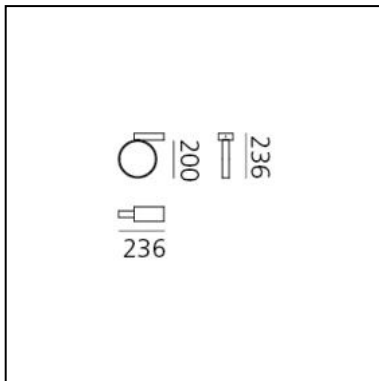

Eclittica 20 Wall/ceiling - Gold aluminium

Carlotta de Bevilacqua

IP20  Dimmerable: 

LUMINAIRE

- Watt: **13,5W**
- Delivered lumens output: **1205lm**
- CCT: **2700K**
- Efficiency: **93%**
- Efficacy: **92.69lm/W**
- CRI: **80**
- Dimmable Typology: **Push**

DIMENSIONS

- Length: **cm 20**
- Width: **cm 23.6**
- Height: **cm 23.6**
- Diameter: **cm 20**

SOURCES INCLUDED

- Category: **Led**
- Number: **1**
- Watt: **12W**
- Color temperature (K): **3000K**
- Efficacy: **113lm/W**