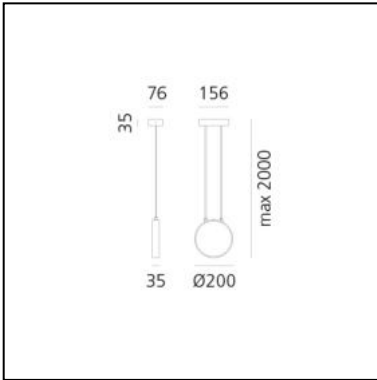

Eclittica 20 Suspension - Black

Carlotta de Bevilacqua

IP20  Dimmerable: 

LUMINAIRE

- Watt: **13,5W**
- Delivered lumens output: **1205lm**
- CCT: **2700K**
- Efficiency: **93%**
- Efficacy: **92.69lm/W**
- CRI: **80**
- Dimmable Typology: **Push**

DIMENSIONS

- Width: **cm 3.5**
- Diameter: **cm 20**
- Base Length: **cm 15.6**
- Base Width: **cm 7.6**
- Max Height from ceiling: **cm 200**

SOURCES INCLUDED

- Category: **Led**
- Number: **1**
- Watt: **12W**
- Color temperature (K): **3000K**
- Efficacy: **113lm/W**