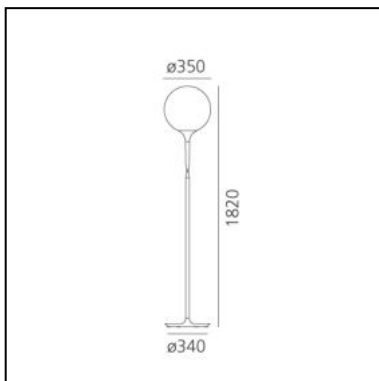

Castore floor 35

Michele De Lucchi
Huub Ubbens

IP20      Dimmerable: 

LUMINAIRE

- Watt: **21W**
- Voltage: **220V-240V**
- Delivered lumens output: **2077lm**
- Efficiency: **85%**
- Efficacy: **98.91lm/W**
- CRI: **80**
- Dimmer Typology: **Touch Dimmer**

Notes

A touch dimmer button on the stem for the storage of the light intensity set-up or the use of a local or remote control. Available in two sizes.

DESCRIPTION

The spherical diffuser design is enhanced by a removable-fitting and tapering luminous stem, making a gentle transition from the strong diffuser light to the blind lamp structure area. Base in zamac; stem in thermoplastic resin; blown glass diffuser.

PRODUCT CODE: 1055010A

FEATURES

- Article Code: **1055010A**
- Colour: **White**
- Installation: **Floor**
- Material: **Blown glass, polycarbonate, zamak**
- Series: **Design Collection**
- Environment: **Indoor**
- Area contract: **Hospitality, Retail, Residential**
- Emission: **Diffused**
- design by: **Michele De Lucchi, Huub Ubbens**

DIMENSIONS

- Height: **cm 182**
- Diameter: **cm 35**
- Base Diameter: **cm 34**
- Glow Wire Test: **750°**

SOURCES NOT INCLUDED

- Category: **LED RETROFIT**
- Number: **1**
- Socket: **E27**