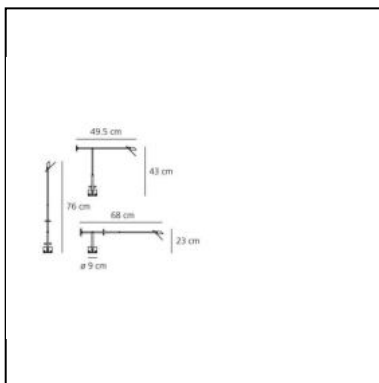

LUMINAIRE

- Transformer availability: **Integrated**
- Watt: **2,7W**
- Voltage: **220V-240V**
- Delivered lumens output: **150lm**
- Efficiency: **48%**
- Efficacy: **75.22lm/W**
- CRI: **80**

Notes

Button with two illumination intensities

DESCRIPTION

Range of lamps available in several dimensions, with different finishes. Materials: painted polycarbonate. Tizio LED: head in aluminium. Specification: adjustable counterbalanced arms and head.

PRODUCT CODE: A008100

FEATURES

- Article Code: **A008100**
- Colour: **Black**
- Installation: **Table**
- Material: **Aluminum**
- Series: **Design Collection**
- Environment: **Indoor**
- Area contract: **Hospitality, Office, Residential**
- Emission: **Direct Adjustable**
- design by: **Richard Sapper**

DIMENSIONS

- Length: **cm 49.5**
- Height: **cm 43**
- Base Diameter: **cm 9**
- Max Extension Height: **cm 76**
- Max Extension Length: **cm 68**
- Impact Resistance: **N/D**
- Glow Wire Test: **N/D°**

SOURCES NOT INCLUDED

- Category: **LED RETROFIT**
- Number: **1**
- Watt: **2,4W**
- Socket: **G4**