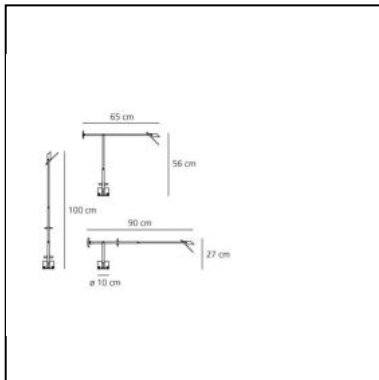

LUMINAIRE

- Transformer availability: **Integrated**
- Watt: **3,3W**
- Voltage: **220V-240V**
- Delivered lumens output: **191lm**
- Efficiency: **48%**
- Efficacy: **63.67lm/W**
- CRI: **80**

Notes

Button with two illumination intensities

DESCRIPTION

Range of lamps available in several dimensions, with different finishes. Materials: painted polycarbonate. Tizio LED: head in aluminium. Specification: adjustable counterbalanced arms and head.

PRODUCT CODE: A005010

FEATURES

- Article Code: **A005010**
- Colour: **Black**
- Installation: **Table**
- Material: **aluminium, technopolymer**
- Series: **Design Collection**
- Environment: **Indoor**
- Area contract: **Hospitality, Office, Residential**
- Emission: **Direct Adjustable**
- design by: **Richard Sapper**

DIMENSIONS

- Length: **cm 65**
- Height: **cm 56**
- Base Diameter: **cm 10**
- Max Extension Height: **cm 100**
- Max Extension Length: **cm 90**
- Impact Resistance: **N/D**
- Glow Wire Test: **N/D°**

SOURCES NOT INCLUDED

- Category: **LED RETROFIT**
- Number: **1**
- Watt: **2,5W**
- Socket: **GY6.35**