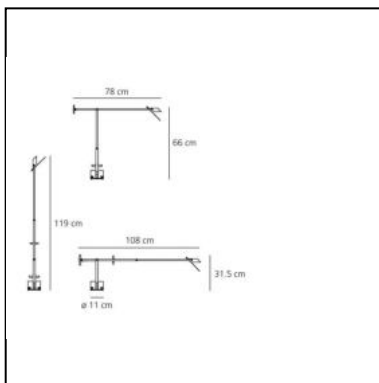

LUMINAIRE

- Transformer availability: **Integrated**
- Watt: **3,3W**
- Voltage: **220V-240V**
- Delivered lumens output: **191lm**
- Efficiency: **48%**
- Efficacy: **63.67lm/W**
- CRI: **80**

Notes

Button with two illumination intensities

DESCRIPTION

Range of lamps available in several dimensions, with different finishes. Materials: painted polycarbonate. Tizio LED: head in aluminium. Specification: adjustable counterbalanced arms and head.

PRODUCT CODE: A009010

FEATURES

- Article Code: **A009010**
- Colour: **Black**
- Installation: **Table**
- Material: **aluminium, technopolymer**
- Series: **Design Collection**
- Environment: **Indoor**
- Area contract: **Hospitality, Office, Residential**
- Emission: **Direct Adjustable**
- design by: **Richard Sapper**

DIMENSIONS

- Length: **cm 78**
- Height: **cm 66**
- Base Diameter: **cm 11**
- Max Extension Height: **cm 119**
- Max Extension Length: **cm 108**
- Inclination: **-42+42**
- Impact Resistance: **N/D**
- Glow Wire Test: **N/D°**

SOURCES NOT INCLUDED

- Category: **LED RETROFIT**
- Number: **1**
- Watt: **2,5W**
- Socket: **GY6.35**