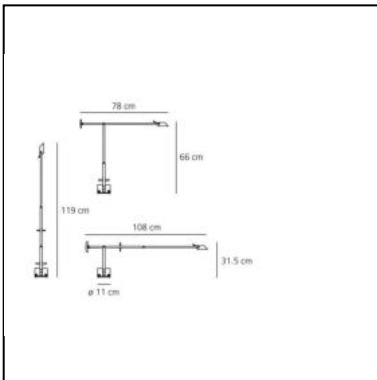

LUMINAIRE

- Transformer availability: **Integrated**
- Watt: **8W**
- Voltage: **220V-240V**
- Delivered lumens output: **468lm**
- CCT: **3000K**
- Efficiency: **61%**
- Efficacy: **58.49lm/W**
- CRI: **90**
- Dimmer Typology: **Microswitch Dimmer**

DESCRIPTION

Range of lamps available in several dimensions, with different finishes. Materials: painted polycarbonate. Tizio LED: head in aluminium. Specification: adjustable counterbalanced arms and head.

PRODUCT CODE: A009210

FEATURES

- Article Code: **A009210**
- Colour: **Black**
- Installation: **Table**
- Material: **aluminium, technopolymer**
- Series: **Design Collection**
- Environment: **Indoor**
- Area contract: **Hospitality, Office, Residential**
- Emission: **Direct Adjustable**
- design by: **Richard Sapper**

DIMENSIONS

- Length: **cm 78**
- Height: **cm 66**
- Base Diameter: **cm 11**
- Max Extension Height: **cm 119**
- Max Extension Length: **cm 108**
- Inclination: **-42+42**

SOURCES INCLUDED

- Category: **Led**
- Number: **1**
- Watt: **6.75W**
- Delivered lumens output: **764lm**
- Color temperature (K): **3000K**
- CRI: **90**
- Color Tolerance: **MacAdam 2SDCM**
- Efficacy: **113lm/W**
- Service Life: **118000-L90**