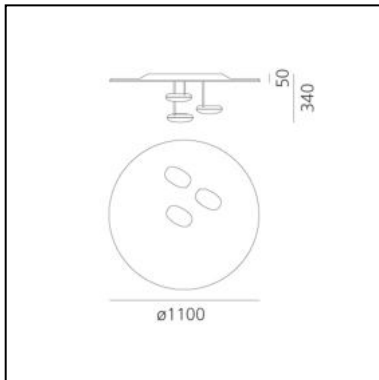

Droplet Ceiling LED 3000K

Ross Lovegrove

IP20     Dimmerable: 

LUMINAIRE

- Watt: **87W**
- Voltage: **220V-240V**
- Delivered lumens output: **3241lm**
- CCT: **3000K**
- Efficiency: **38%**
- Efficacy: **37.25lm/W**
- CRI: **90**
- Dimmable Typology: **Push**

DESCRIPTION

Lamp available in suspension and ceiling versions. "Droplet is a ceiling light that appears as a pool of liquid aluminium reflecting two light pebbles. It has been generated totally by digital means and freezes in time the act of ripples that cross each other to define reflective zones and acting as a form of liquid dichroic." Materials: die-cast aluminium lighting units; die-cast aluminium reflector.

PRODUCT CODE: 1474110A

FEATURES

- Article Code: **1474110A**
- Colour: **Polished chrome / Aluminium**
- Installation: **Ceiling**
- Material: **Aluminium, steel**
- Series: **Design Collection, Hydro**
- Environment: **Indoor**
- Emission: **Indirect**
- design by: **Ross Lovegrove**

DIMENSIONS

- Height: **cm 32**
- Diameter: **cm 110**
- Impact Resistance: **N/D**
- Glow Wire Test: **960°**

SOURCES INCLUDED

- Category: **Led**
- Number: **3**
- Watt: **29W**
- Delivered lumens output: **4230lm**
- Color temperature (K): **3000K**
- CRI: **90**
- Color Tolerance: **MacAdam 2SDCM**