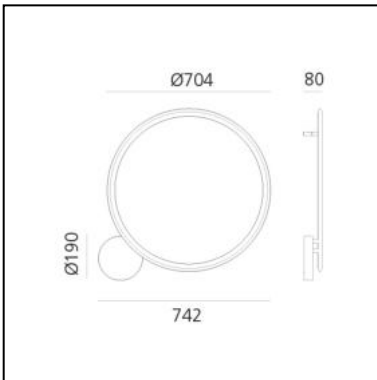

## LUMINAIRE

- Watt: **40W**
- Voltage: **220-240V**
- Delivered lumens output: **2857lm**
- CCT: **3000K**
- Efficiency: **55%**
- Efficacy: **71.44lm/W**
- CRI: **90**
- Dimmable Typology: **Push**

## DIMENSIONS

- Length: **cm 74.2**
- Width: **cm 8**
- Diameter: **cm 70.4**
- Glow Wire Test: **650°**

## SOURCES INCLUDED

- Category: **Led**
- Number: **7**
- Watt: **5.4W**
- Delivered lumens output: **648lm**
- Color temperature (K): **3000K**
- CRI: **90**
- Color Tolerance: **MacAdam 3SDCM**
- Efficacy: **120lm/W**
- Service Life: **50000-L70**