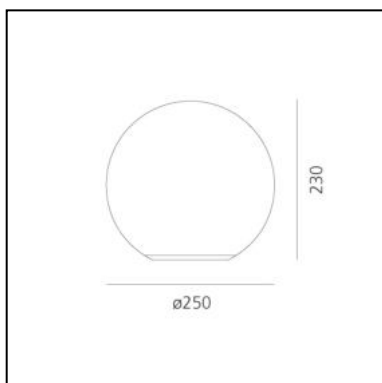

DIMENSIONS

- Height: **cm 13.7**
- Diameter: **cm 14**

SOURCES NOT INCLUDED

- Category: **LED RETROFIT**
- Number: **1**
- Socket: **E14**

Dioscuri table 25

Michele De Lucchi

IP20   EAC  CCC  CE 

LUMINAIRE

DIMENSIONS

- Height: **cm 23**
- Diameter: **cm 25**
- Glow Wire Test: **850°**

SOURCES NOT INCLUDED

- Category: **LED RETROFIT**
- Number: **1**
- Socket: **E27**

Dioscuri table 35

Michele De Lucchi

IP20   EAC  

DIMENSIONS

- Height: **cm 34**
- Diameter: **cm 35**
- Glow Wire Test: **850°**

SOURCES NOT INCLUDED

- Category: **LED RETROFIT**
- Number: **1**
- Socket: **E27**

Dioscuri table 42

Michele De Lucchi

IP20     

DIMENSIONS

- Height: **cm 42**
- Diameter: **cm 42**
- Glow Wire Test: **850°**

SOURCES NOT INCLUDED

- Category: **LED RETROFIT**
- Number: **1**
- Socket: **E27**