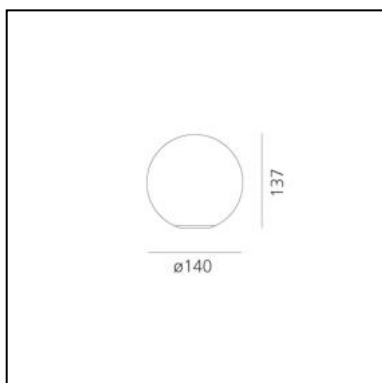

Dioscuri table 14

Michele De Lucchi

IP20    

LUMINAIRE

- Watt: **5W**
- Voltage: **220-240V**
- Delivered lumens output: **353lm**
- Efficiency: **75%**
- Efficacy: **70.58lm/W**
- CRI: **80**

DESCRIPTION

Materials: Polycarbonate base with steel ballast; acid-etched blown glass diffuser.

DIMENSIONS

- Height: **cm 13.7**
- Diameter: **cm 14**

SOURCES NOT INCLUDED

- Category: **LED RETROFIT**
- Number: **1**
- Socket: **E14**

Dioscuri table 25

Michele De Lucchi

IP20   EAC  CCC  CE 

LUMINAIRE

DIMENSIONS

- Height: **cm 23**
- Diameter: **cm 25**
- Glow Wire Test: **850°**

SOURCES NOT INCLUDED

- Category: **LED RETROFIT**
- Number: **1**
- Socket: **E27**

Dioscuri table 35

Michele De Lucchi

IP20   EAC  

DIMENSIONS

- Height: **cm 34**
- Diameter: **cm 35**
- Glow Wire Test: **850°**

SOURCES NOT INCLUDED

- Category: **LED RETROFIT**
- Number: **1**
- Socket: **E27**

Dioscuri table 42

Michele De Lucchi

IP20     