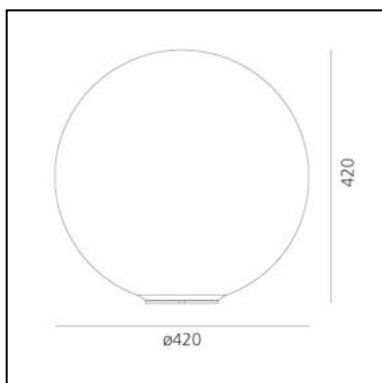

DIMENSIONS

- Height: **cm 13.7**
- Diameter: **cm 14**

SOURCES NOT INCLUDED

- Category: **LED RETROFIT**
- Number: **1**
- Socket: **E14**

Dioscuri table 25

Michele De Lucchi

IP20   EAC  CCC  CE 

LUMINAIRE

DIMENSIONS

- Height: **cm 23**
- Diameter: **cm 25**
- Glow Wire Test: **850°**

SOURCES NOT INCLUDED

- Category: **LED RETROFIT**
- Number: **1**
- Socket: **E27**

Dioscuri table 35

Michele De Lucchi

IP20   EAC  

DIMENSIONS

- Height: **cm 34**
- Diameter: **cm 35**
- Glow Wire Test: **850°**

SOURCES NOT INCLUDED

- Category: **LED RETROFIT**
- Number: **1**
- Socket: **E27**

Dioscuri table 42

Michele De Lucchi

IP20     

DIMENSIONS

- Height: **cm 42**
- Diameter: **cm 42**
- Glow Wire Test: **850°**

SOURCES NOT INCLUDED

- Category: **LED RETROFIT**
- Number: **1**
- Socket: **E27**