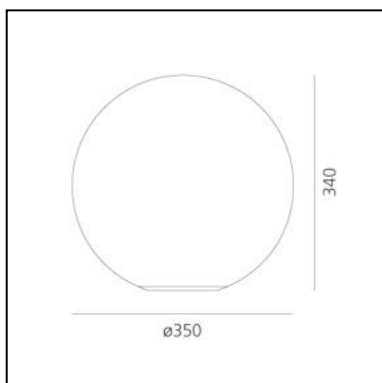

DIMENSIONS

- Height: **cm 13.7**
- Diameter: **cm 14**

SOURCES NOT INCLUDED

- Category: **LED RETROFIT**
- Number: **1**
- Socket: **E14**

Dioscuri table 25

Michele De Lucchi

IP20   EAC  CCC  CE 

LUMINAIRE

DIMENSIONS

- Height: **cm 23**
- Diameter: **cm 25**
- Glow Wire Test: **850°**

SOURCES NOT INCLUDED

- Category: **LED RETROFIT**
- Number: **1**
- Socket: **E27**

Dioscuri table 35

Michele De Lucchi

IP20   EAC  

DIMENSIONS

- Height: **cm 34**
- Diameter: **cm 35**
- Glow Wire Test: **850°**

SOURCES NOT INCLUDED

- Category: **LED RETROFIT**
- Number: **1**
- Socket: **E27**

Dioscuri table 42

Michele De Lucchi

IP20     

DIMENSIONS

- Height: **cm 42**
- Diameter: **cm 42**
- Glow Wire Test: **850°**

SOURCES NOT INCLUDED

- Category: **LED RETROFIT**
- Number: **1**
- Socket: **E27**