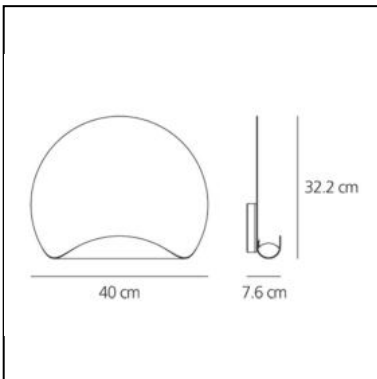

Dinarco

Carlo Forcolini
Giancarlo Fassina

IP20   Dimmerable: 

LUMINAIRE

- Watt: **160W**
- Voltage: **220V-240V**
- Delivered lumens output: **3300lm**
- CCT: **2950K**

DESCRIPTION

Wall lamp. Materials: Painted aluminium body; die-cast aluminium wall support.

DIMENSIONS

- Length: **cm 40**
- Width: **cm 7.6**
- Height: **cm 32.2**
- Impact Resistance: **N/D**
- Glow Wire Test: **N/D°**

NOT INCLUDED SOURCES

- Category: **HALO**
- Number: **1**
- Lbs: **Qt-de12**
- Watt: **160W**
- Socket: **R7s**
- Color Rendering: **1a**
- Color temperature (K): **2950K**
- Duration (h): **2000h**

ALTERNATIVE SOURCES

- Category: **LED RETROFIT**
- Number: **1**
- Watt: **11W**
- Delivered lumens output: **650lm**
- Socket: **R7s**