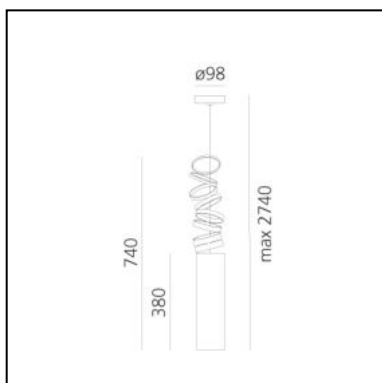

PRODUCT CODE: DOI4600A80

FEATURES

- Article Code: **DOI4600A80**
- Colour: **Fumé**
- Installation: **Suspension**
- Material: **Aluminium**
- Series: **Design Collection**
- design by: **Atelier Oï**

DIMENSIONS

- Height: **cm 38**
- Base Diameter: **cm 9.8**
- Max Height from ceiling: **cm 20**
- Max Extension Height: **cm 74**

SOURCES NOT INCLUDED

- Category: **LED RETROFIT**
- Number: **1**
- Socket: **E27**