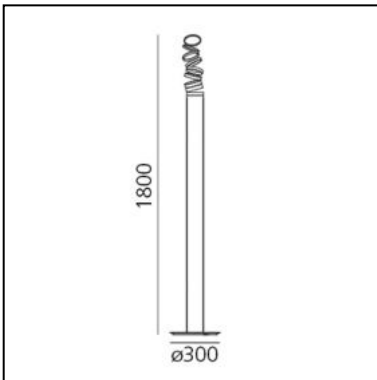

Decomposé Light Floor - Gold

Atelier Oi

LUMINAIRE

- Watt: **45W**
- Delivered lumens output: **3564lm**
- CCT: **3000K**
- CRI: **90**

DESCRIPTION

"The projected light is broken down on each ring, light rays come to life in a scenic dance, made of shadows circulating around the central heart." Atelier Oi

PRODUCT CODE: DOI4600D02

FEATURES

- Article Code: **DOI4600D02**
- Colour: **Gold**
- Installation: **Floor**
- Material: **Aluminium**
- Series: **Design Collection**
- Environment: **Indoor**
- design by: **Atelier Oi**

DIMENSIONS

- Height: **cm 180**
- Base Diameter: **cm 30**

SOURCES INCLUDED

- Category: **Led**
- Number: **1**
- Watt: **45W**
- Color temperature (K): **3000K**
- CRI: **90**