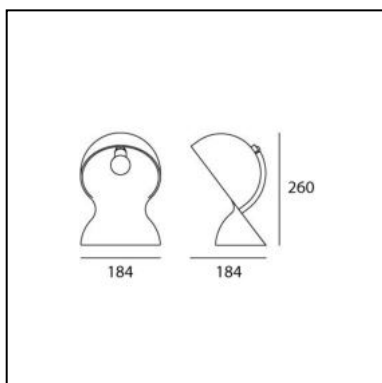

LUMINAIRE

- Watt: **28W**
- Voltage: **220V-240V**
- Delivered lumens output: **345lm**

Notes

Minimum 4 pieces per package.

DESCRIPTION

This is a re-edition of the luminaire from the sixties designed by Vico Magistretti, Dalù expresses the spirit of our times. It is available in various colours and finishes, though retaining its unmistakable original design. The lamp is composed of a body made of moulded thermoplastic material.

PRODUCT CODE: 1466000A

FEATURES

- Article Code: **1466000A**
- Colour: **White**
- Installation: **Table**
- Material: **Polycarbonate**
- Series: **Design Collection**
- Environment: **Indoor**
- Area contract: **Residential**
- Emission: **Direct**
- design by: **Vico Magistretti**

DIMENSIONS

- Length: **cm 18.4**
- Width: **cm 18.4**
- Height: **cm 26**
- Impact Resistance: **N.D.**
- Glow Wire Test: **N.D.°**

NOT INCLUDED SOURCES

- Category: **HALO**
- Number: **1**
- Lbs: **D45**
- Watt: **30W**
- Socket: **E14**

ALTERNATIVE SOURCES