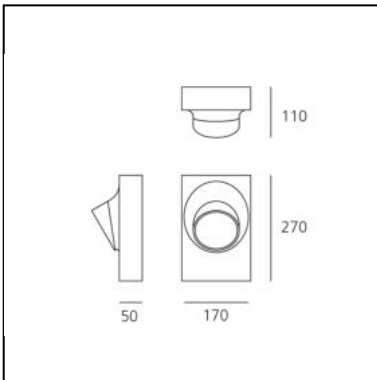

Ciclope Wall Gray/white

Alessandro Pedretti

IP65   

LUMINAIRE

- Power Supply: **Electronic**
- Watt: **6,5W**
- Voltage: **220-240V**
- Delivered lumens output: **383lm**
- CCT: **3000K**
- Efficiency: **64%**
- Efficacy: **63.79lm/W**
- CRI: **90**

PRODUCT CODE: T081200

FEATURES

- Article Code: **T081200**
- Colour: **Gray/white**
- Installation: **Wall**
- Material: **Composite technopolymer, polycarbonate, steel, aluminum**
- Series: **Architectural Outdoor**
- Environment: **Outdoor**
- Area contract: **null, Outdoor, Residential**
- Emission: **Direct**
- design by: **Alessandro Pedretti**

DIMENSIONS

- Length: **cm 17**
- Width: **cm 11**
- Height: **cm 27**

SOURCES INCLUDED

- Category: **Led**
- Number: **1**
- Watt: **6,5W**
- Color temperature (K): **3000K**
- CRI: **80**