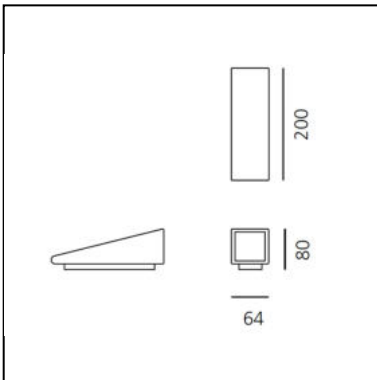

LUMINAIRE

- Watt: **11W**
- Voltage: **220V-240V**
- Delivered lumens output: **805lm**
- CCT: **3000K**
- Efficiency: **76%**
- Efficacy: **73.18lm/W**
- CRI: **90**

DESCRIPTION

Lamp installable both on the ground to provide side lighting for drives or spacious areas in gardens, and on walls, to create a wall washer effect. It is possible to install the device with the light pointed either downwards or upwards.
Materials: die-cast painted aluminium lamp unit; satin finish diffuser made of satin finish methacrylate; die-cast aluminium wall attachment.

PRODUCT CODE: T082800

FEATURES

- Article Code: **T082800**
- Colour: **Gray/white**
- Installation: **FloorWall**
- Material: **Aluminum, metacrylate**
- Series: **Architectural Outdoor**
- Environment: **Outdoor**
- Area contract: **Outdoor, Residential**
- Emission: **Direct/indirect**
- design by: **Klaus Begasse**

DIMENSIONS

- Length: **cm 20**
- Width: **cm 6.4**
- Height: **cm 8**

SOURCES INCLUDED

- Category: **Led**
- Number: **1**
- Watt: **11W**
- Color temperature (K): **3000K**
- CRI: **80**