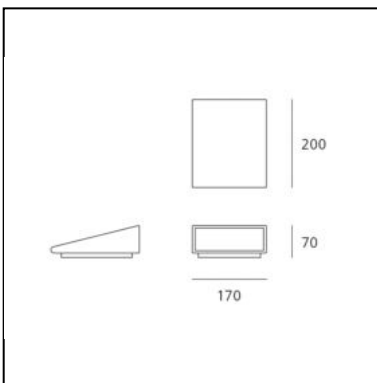

Cuneo Wall/Floor Rust

Klaus Begasse

IP65    

LUMINAIRE

- Watt: **17W**
- Voltage: **220V-240V**
- Delivered lumens output: **595lm**
- CCT: **3000K**
- Efficiency: **100%**
- Efficacy: **35.00lm/W**

DESCRIPTION

Materials: die-cast painted aluminium lamp unit; satin finish diffuser made of satin finish methacrylate; die-cast aluminium wall attachment.

PRODUCT CODE: T082710

FEATURES

- Article Code: **T082710**
- Colour: **Rust**
- Installation: **FloorWall**
- Material: **Aluminum, metacrylate**
- Series: **Architectural Outdoor**
- Environment: **Outdoor**
- Area contract: **Outdoor, Residential**
- Emission: **Direct/indirect**
- design by: **Klaus Begasse**

DIMENSIONS

- Length: **cm 20**
- Width: **cm 17**
- Height: **cm 7**

SOURCES INCLUDED

- Category: **Led**
- Number: **1**
- Watt: **17W**
- Delivered lumens output: **668lm**
- Color temperature (K): **3000K**
- CRI: **75 typ.**

DIMENSIONS

- Length: **cm 20**
- Width: **cm 6.4**
- Height: **cm 8**

SOURCES INCLUDED

- Category: **Led**
- Number: **1**
- Watt: **11W**
- Color temperature (K): **3000K**
- CRI: **80**