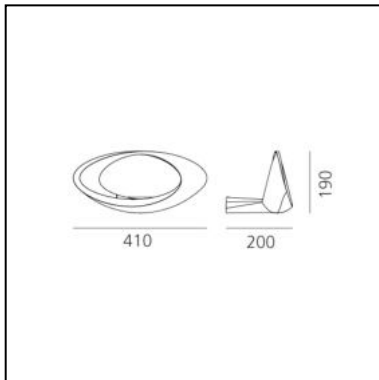

Cabildo Wall LED 2700K

Eric Solè

IP20      Dimmerable: 

LUMINAIRE

- Watt: **28W**
- Voltage: **220-240V**
- Delivered lumens output: **1996lm**
- CCT: **2700K**
- Efficiency: **73%**
- Efficacy: **71.29lm/W**
- CRI: **95**
- Dimmable Typology: **Push**

Notes

Lamp included.

DESCRIPTION

The indirect light shapes the body lamp, bringing out its winding form and giving it the astonishing appearance of a ring of light. Wall support and body lamp in painted die-cast aluminium.

PRODUCT CODE: 1181W10A

FEATURES

- Article Code: **1181W10A**
- Colour: **White**
- Installation: **Wall**
- Material: **Aluminium**
- Series: **Design Collection**
- Environment: **Indoor**
- Area contract: **Residential**
- Emission: **Indirect Diffused**
- design by: **Eric Solè**

DIMENSIONS

- Length: **cm 20**
- Width: **cm 41**
- Height: **cm 19**
- Glow Wire Test: **750°**

SOURCES INCLUDED

- Category: **Led**
- Number: **1**
- Watt: **28W**
- Delivered lumens output: **2990lm**
- Color temperature (K): **2700K**
- CRI: **90**
- Color Tolerance: **MacAdam 2SDCM**