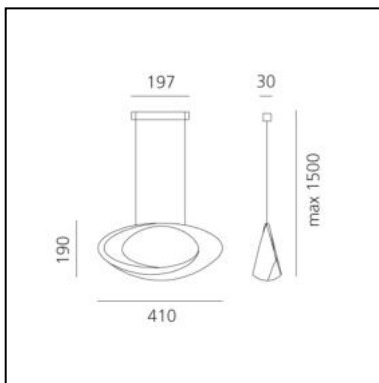

## LUMINAIRE

- Watt: **44W**
- Voltage: **220-240V**
- Delivered lumens output: **2641lm**
- CCT: **2700K**
- Efficiency: **73%**
- Efficacy: **60.01lm/W**
- CRI: **95**
- Dimmable Typology: **Push**

## FEATURES

- Article Code: **1182W10A**
- Colour: **White**
- Installation: **Suspension**
- Material: **Aluminium**
- Series: **Design Collection**
- Environment: **Indoor**
- Area contract: **Residential**
- Emission: **Indirect Diffused**
- design by: **Eric Solè**

## DIMENSIONS

- Width: **cm 41**
- Base Length: **cm 19**
- Base Width: **cm 9.5**
- Max Height from ceiling: **cm 150**
- Glow Wire Test: **750°**

## SOURCES INCLUDED

- Category: **Led**
- Number: **1**
- Watt: **37W**
- Delivered lumens output: **3761lm**
- Color temperature (K): **2700K**
- CRI: **90**
- Color Tolerance: **MacAdam 2SDCM**