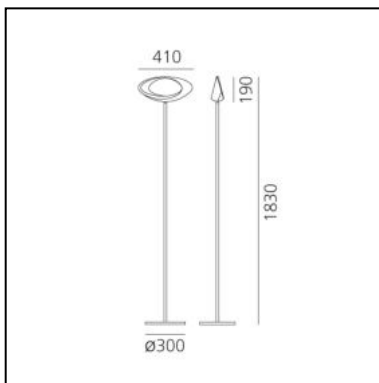

Cabildo Floor LED 2700K

Eric Solè

IP20     

LUMINAIRE

- Watt: **44W**
- Voltage: **220-240V**
- Delivered lumens output: **2641lm**
- CCT: **2700K**
- Efficiency: **73%**
- Efficacy: **60.01lm/W**
- CRI: **95**
- Dimmer Typology: **Touch Dimmer**

Notes

Lamp included. With dimmer.

DESCRIPTION

Steel base and stem; body lamp in painted die-cast aluminium. The indirect light shapes the body lamp, bringing out its winding form and giving it the astonishing appearance of a ring of light.

PRODUCT CODE: 1180W10A

FEATURES

- Article Code: **1180W10A**
- Colour: **White**
- Installation: **Floor**
- Material: **Aluminium, steel**
- Series: **Design Collection**
- Environment: **Indoor**
- Area contract: **Residential**
- Emission: **Indirect Diffused**
- design by: **Eric Solè**

DIMENSIONS

- Width: **cm 41**
- Height: **cm 183**
- Base Diameter: **cm 30**
- Glow Wire Test: **650°**

SOURCES INCLUDED

- Category: **Led**
- Number: **1**
- Watt: **44W**
- Color temperature (K): **2700K**
- CRI: **90**
- Color Tolerance: **MacAdam 2SDCM**