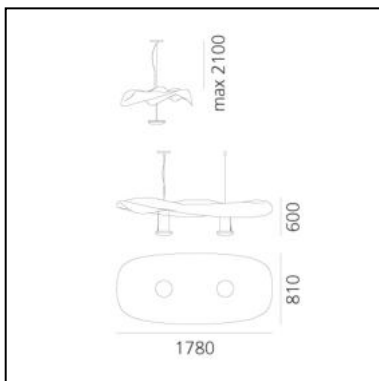

Cosmic Angel Suspension

Ross Lovegrove

IP20     Dimmerable: 

LUMINAIRE

- Watt: **800W**
- Voltage: **220V-240V**
- Delivered lumens output: **18000lm**

DESCRIPTION

"My concept way to freeze a moment that seemed to be created by air rolling over a thin sheet, achieving a very natural flow and rhythm in the lightweight sculptural skin. Ultimately it appears to be suspended in anti gravity on a cushion of air...like the cosmos in the complex forms and geometries that seem to defy explanation and create a sense of infinity." Materials: body lamp-reflector made of thermoplastic material; die-cast aluminium lighting units.

PRODUCT CODE: 1513010A

FEATURES

- Article Code: **1513010A**
- Colour: **Polished chrome**
- Installation: **Suspension**
- Material: **ABS, aluminium**
- Series: **Design Collection, Hydro**
- Environment: **Indoor**
- Emission: **Indirect**
- design by: **Ross Lovegrove**

DIMENSIONS

- Length: **cm 178**
- Width: **cm 80**
- Height: **cm 41**
- Max Height from ceiling: **cm 200**

NOT INCLUDED SOURCES

- Category: **HALO**
- Number: **2**
- Lbs: **Qt-de12**
- Watt: **400W**
- Socket: **R7s**
- Color Rendering: **1a**
- Color temperature (K): **2950K**

ALTERNATIVE SOURCES

- Category: **LED RETROFIT**
- Number: **2**
- Watt: **11w**
- Delivered lumens output: **1110lm**
- Socket: **R7s**