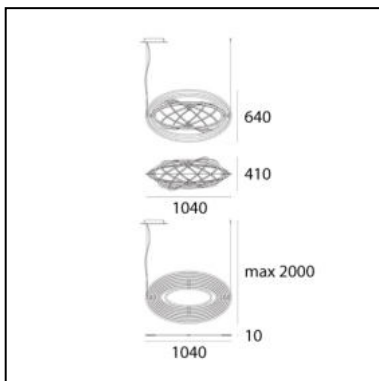

LUMINAIRE

- Watt: **30W**
- Delivered lumens output: **3686lm**
- CCT: **3000K**
- Efficiency: **100%**
- Efficacy: **122.88lm/W**
- CRI: **90**
- Dimmable Typology: **Push**

DESCRIPTION

Suspension lamp, coordinated with the wall lamp model. Nine concentric mobile ellipses obtained from a single aluminium plate support a circuit of 384 white LEDs; the ellipses rotate independently on two different axes, enabling the light emission to be directed and numerous spatial configurations to be obtained at the same time. When the device is closed it is completely flat.

PRODUCT CODE: 1623020A

FEATURES

- Article Code: **1623020A**
- Colour: **Metal black**
- Installation: **Suspension**
- Material: **Aluminum**
- Series: **Design Collection**
- Environment: **Indoor**
- Emission: **Diffused,direct,indirect**
- design by: **Carlotta de Bevilacqua, Paolo Dell'Elce**

DIMENSIONS

- Length: **cm 104**
- Width: **cm 41**
- Max Height from ceiling: **cm 200**
- Rotation: **360°**

SOURCES INCLUDED

- Category: **Led**
- Number: **1**
- Watt: **27,5W**
- Delivered lumens output: **3686lm**
- Color temperature (K): **3000K**