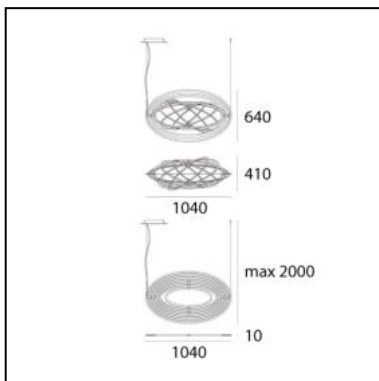

## LUMINAIRE

- Watt: **30W**
- Delivered lumens output: **3686lm**
- CCT: **3000K**
- Efficiency: **100%**
- Efficacy: **122.88lm/W**
- CRI: **90**
- Dimmable Typology: **Push**

## DESCRIPTION

Suspension lamp, coordinated with the wall lamp model. Nine concentric mobile ellipses obtained from a single aluminium plate support a circuit of 384 white Leds; the ellipses rotate independently on two different axes, enabling the light emission to be directed and numerous spatial configurations to be obtained at the same time. When the device is closed it is completely flat.

## DIMENSIONS

- Length: **cm 104**
- Width: **cm 41**
- Max Height from ceiling: **cm 200**
- Rotation: **360°**