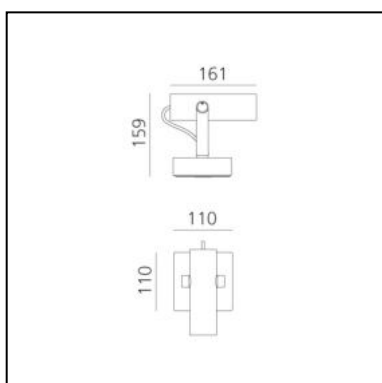

## LUMINAIRE

- Watt: **9,5W**
- Delivered lumens output: **160lm, 7000cd**
- CCT: **3000K**
- CRI: **95**

## DIMENSIONS

- Length: **cm 16.1**
- Height: **cm 15.9**
- Base Length: **cm 11**
- Base Width: **cm 11**