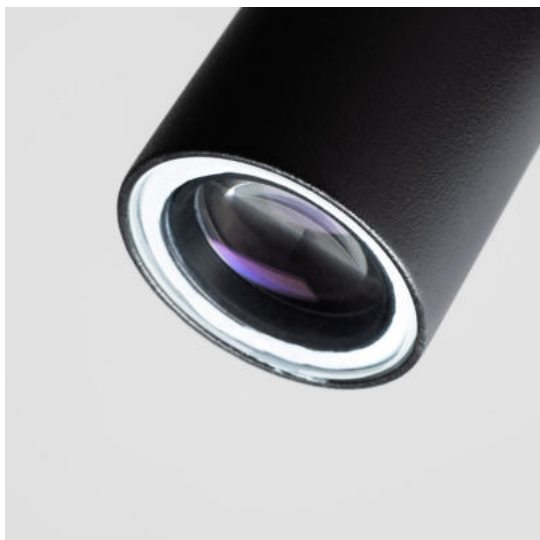

## LUMINAIRE

- Watt: **9,5W**
- Delivered lumens output: **160lm, 7000cd**
- CCT: **3000K**
- CRI: **95**

## DESCRIPTION

Projector for indoor or outdoor use with innovative patented optical system that controls a 2°, 5° and 10° opening light beam with precise cut-off net that guarantees excellent performance.