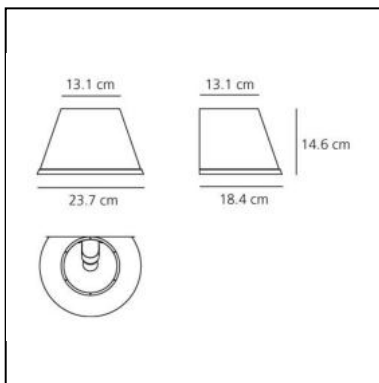

LUMINAIRE

- Watt: **5W**
- Voltage: **220V-240V**
- Delivered lumens output: **349lm**
- Efficiency: **74%**
- Efficacy: **69.82lm/W**
- CRI: **80**

Notes

On/off switch on body lamp.

DESCRIPTION

The design of the transparent antistatic polycarbonate diffuser is embellished with vertical internal slits, which, as well as giving it greater aesthetic value, also allow a better light diffusion. The diffuser is covered by parchment paper; grey painted metal structure.

PRODUCT CODE: 1142020A

FEATURES

- Article Code: **1142020A**
- Colour: **Transparent + Natural**
- Installation: **Wall**
- Material: **polycarbonate, parchment**
- Series: **Design Collection**
- Environment: **Indoor**
- Area contract: **Hospitality**
- Emission: **Direct Spot**
- design by: **Matteo Thun & Partners**

DIMENSIONS

- Width: **cm 23.7**
- Height: **cm 14.6**
- Depth: **cm 18.4**
- Impact Resistance: **N/D**
- Glow Wire Test: **750°**

SOURCES NOT INCLUDED

- Category: **LED RETROFIT**
- Number: **1**
- Watt: **6W**
- Socket: **E14**