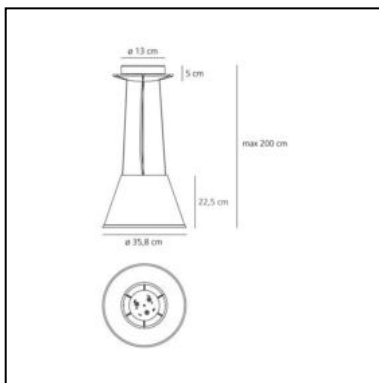

Choose Suspension - Parchment

Matteo Thun & Partners

IP20    Dimmerable:  

LUMINAIRE

- Watt: **13W**
- Voltage: **220V-240V**
- Delivered lumens output: **1291lm**
- Efficiency: **85%**
- Efficacy: **99.33lm/W**
- CRI: **80**

PRODUCT CODE: 1123020A

FEATURES

- Article Code: **1123020A**
- Colour: **Transparent + Natural**
- Installation: **Suspension**
- Material: **Parchment paper, polycarbonate**
- Series: **Design Collection**
- Environment: **Indoor**
- Area contract: **Hospitality**
- Emission: **Direct Spot**
- design by: **Matteo Thun & Partners**

DIMENSIONS

- Height: **cm 22.5**
- Diameter: **cm 35.8**
- Base Diameter: **cm 13**
- Max Height from ceiling: **cm 200**
- Glow Wire Test: **750°**

SOURCES NOT INCLUDED

- Category: **LED RETROFIT**
- Number: **1**
- Watt: **15W**
- Delivered lumens output: **1150lm**
- Socket: **E27**