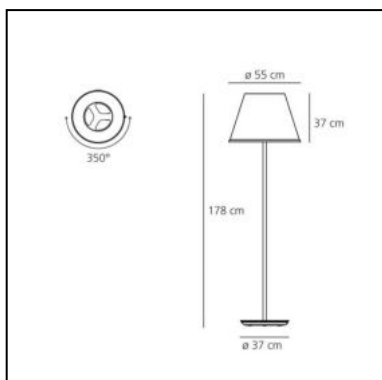

Choose Mega Floor - Parchment/Gray anthracite

Matteo Thun & Partners

LUMINAIRE

- Watt: **52W**
- Voltage: **220V-240V**
- Delivered lumens output: **5022lm**
- Efficiency: **83%**
- Efficacy: **96.57lm/W**
- CRI: **80**

DESCRIPTION

Base in zamac, painted metal structure, adjustable diffuser in thermoformed material joined with parchment paper.

PRODUCT CODE: 1135020A

FEATURES

- Article Code: **1135020A**
- Colour: **Parchment/Gray anthracite**
- Installation: **Floor**
- Material: **Polycarbonate, parchment paper, steel, zamak**
- Series: **Design Collection**
- Environment: **Indoor**
- Area contract: **Hospitality**
- Emission: **Diffused And Direct**
- design by: **Matteo Thun & Partners**

DIMENSIONS

- Height: **cm 178**
- Diameter: **cm 55**
- Base Diameter: **cm 37**
- Glow Wire Test: **750°**

SOURCES NOT INCLUDED

- Category: **LED RETROFIT**
- Number: **3**
- Watt: **15W**
- Socket: **E27**
- Category: **LED RETROFIT**
- Number: **1**
- Watt: **8W**
- Socket: **E27**