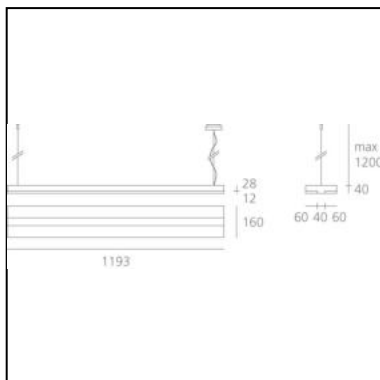

DIMENSIONS

- Length: **cm 114**
- Width: **cm 16**
- Height: **cm 4**
- Max Height from ceiling: **cm 120**
- Weight: **kg 4.6**
- Glow Wire Test: **850°**

SOURCES INCLUDED

- Category: **Led**
- Number: **1**
- Watt: **55W**
- Delivered lumens output: **8230lm**
- Color temperature (K): **3000K**
- CRI: **=80 (min.)**
- Color Tolerance: **MacAdam 4SDCM**
- Efficacy: **150lm/W**
- Service Life: **L70(6K)>50.000h**

DIMENSIONS

- Length: **cm 114**
- Width: **cm 16**
- Height: **cm 4**
- Max Height from ceiling: **cm 120**
- Weight: **kg 4.6**
- Glow Wire Test: **850°**

SOURCES INCLUDED

- Category: **Led**
- Number: **1**
- Watt: **55W**
- Delivered lumens output: **8800lm**
- Color temperature (K): **4000K**
- CRI: **=80 (min.)**
- Color Tolerance: **MacAdam 4SDCM**
- Efficacy: **160lm/W**
- Service Life: **L70(6K)>50.000h**