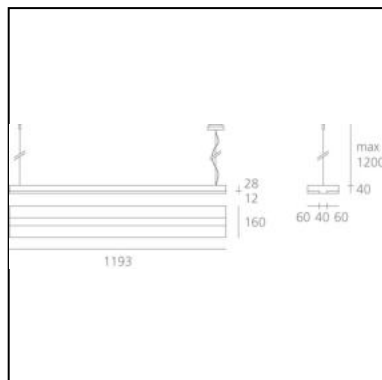

FEATURES

- Article Code: **M113610**
- Colour: **Moka**
- Installation: **Suspension**
- Material: **Painted Aluminum**
- Series: **Architectural Indoor**
- Area contract: **Hospitality, Office**
- design by: **a.g Licht**

DIMENSIONS

- Length: **cm 114**
- Width: **cm 16**
- Height: **cm 4**
- Max Height from ceiling: **cm 120**
- Weight: **kg 4.6**
- Glow Wire Test: **850°**

SOURCES INCLUDED

- Category: **Led**
- Number: **1**
- Watt: **55W**
- Delivered lumens output: **8230lm**
- Color temperature (K): **3000K**
- CRI: **=80 (min.)**
- Color Tolerance: **MacAdam 4SDCM**
- Efficacy: **150lm/W**
- Service Life: **L70(6K)>50.000h**

LUMINAIRE

- Power Supply: **on/off**
- Watt: **55W**
- Voltage: **220V-240V**
- Delivered lumens output: **3539lm**
- CCT: **3000K**
- Efficiency: **46%**
- Efficacy: **64.34lm/W**
- CRI: **80**

Notes