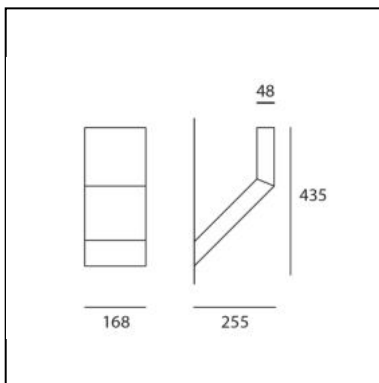

Chilone Wall Gray/white

Ernesto Gismondi

LUMINAIRE

- Watt: **16W**
- Voltage: **220V-240V**
- Delivered lumens output: **515lm**
- CCT: **3000K**
- Efficiency: **78%**
- Efficacy: **32.19lm/W**

Notes

LED included.

DESCRIPTION

Floor and wall matching outdoor luminaires. It is possible to install the device with the light pointed either downwards or upwards. Floor version is available in three heights and in Up model.

PRODUCT CODE: T082400

FEATURES

- Article Code: **T082400**
- Colour: **Gray/white**
- Installation: **Wall**
- Material: **Aluminum, polycarbonate**
- Series: **Architectural Outdoor**
- Environment: **Outdoor**
- Area contract: **null**
- Emission: **Direct**
- design by: **Ernesto Gismondi**

DIMENSIONS

- Length: **cm 25.5**
- Width: **cm 16.7**
- Height: **cm 43.5**

SOURCES INCLUDED

- Category: **Led**
- Number: **1**
- Watt: **16W**
- Color temperature (K): **3000K**
- Color Tolerance: **MacAdam 2SDCM**
- Service Life: **L70 (6K) 50000h**