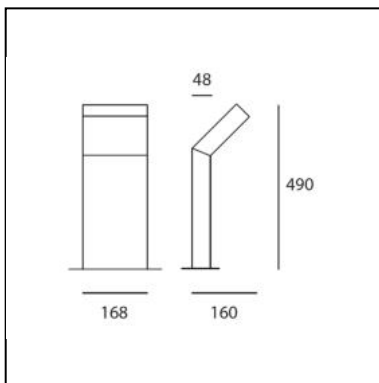

Chilone Up Floor Anthracite gray

Ernesto Gismondi

LUMINAIRE

- Watt: **16W**
- Voltage: **220V-240V**
- Delivered lumens output: **515lm**
- CCT: **3000K**
- Efficiency: **78%**
- Efficacy: **32.19lm/W**

Notes

Floor version is available in three heights and in Up model. Floor fixing with ground mounting plate.

DESCRIPTION

Floor and wall matching outdoor luminaires. It is possible to install the device with the light pointed either downwards or upwards.

PRODUCT CODE: T082320

FEATURES

- Article Code: **T082320**
- Colour: **Anthracite gray**
- Installation: **BollardFloor**
- Material: **Aluminum, polycarbonate**
- Series: **Architectural Outdoor**
- Environment: **Outdoor**
- Area contract: **null**
- Emission: **Direct**
- design by: **Ernesto Gismondi**

DIMENSIONS

- Length: **cm 16**
- Width: **cm 16.8**
- Height: **cm 49**

SOURCES INCLUDED

- Category: **Led**
- Number: **1**
- Watt: **16W**
- Color temperature (K): **3000K**
- Color Tolerance: **MacAdam 2SDCM**
- Service Life: **L70 (6K) 50000h**