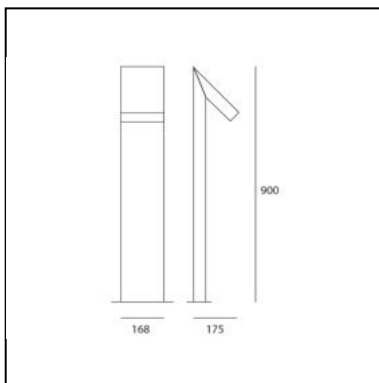

Chilone Floor 90 Rust

Ernesto Gismondi

LUMINAIRE

- Watt: **8W**
- Voltage: **220V-240V**
- Delivered lumens output: **194lm**
- CCT: **3000K**
- Efficiency: **47%**
- Efficacy: **24.25lm/W**

Notes

Floor version is available in three heights and in Up model. Floor fixing with ground mounting plate.

DESCRIPTION

Floor and wall matching outdoor luminaires. It is possible to install the device with the light pointed either downwards or upwards.

PRODUCT CODE: T082110

FEATURES

- Article Code: **T082110**
- Colour: **Rust**
- Installation: **BollardFloor**
- Material: **Aluminum, polycarbonate**
- Series: **Architectural Outdoor**
- Environment: **Outdoor**
- Area contract: **null**
- Emission: **Direct**
- design by: **Ernesto Gismondi**

DIMENSIONS

- Length: **cm 17.5**
- Width: **cm 16.8**
- Height: **cm 90**

SOURCES INCLUDED

- Category: **Led**
- Number: **1**
- Watt: **8W**
- Color temperature (K): **3000K**
- CRI: **80**