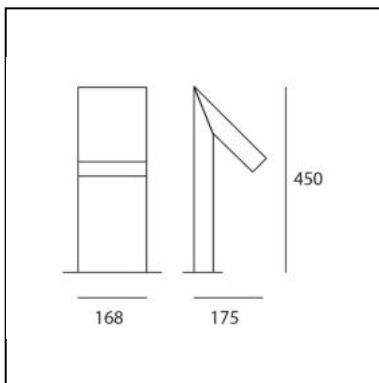

LUMINAIRE

- Watt: **8W**
- Voltage: **220V-240V**
- Delivered lumens output: **194lm**
- CCT: **3000K**
- Efficiency: **47%**
- Efficacy: **24.25lm/W**

Notes

Floor version is available in three heights and in Up model. Floor fixing with ground mounting plate.

DESCRIPTION

Floor and wall matching outdoor luminaires. It is possible to install the device with the light pointed either downwards or upwards.

PRODUCT CODE: T082200

FEATURES

- Article Code: **T082200**
- Colour: **Gray/white**
- Installation: **BollardFloor**
- Material: **Aluminum, polycarbonate**
- Series: **Architectural Outdoor**
- Environment: **Outdoor**
- Area contract: **null**
- Emission: **Direct**
- design by: **Ernesto Gismondi**

DIMENSIONS

- Length: **cm 17.5**
- Width: **cm 16.8**
- Height: **cm 45**

SOURCES INCLUDED

- Category: **Led**
- Number: **1**
- Watt: **8W**
- Color temperature (K): **3000K**
- CRI: **80**