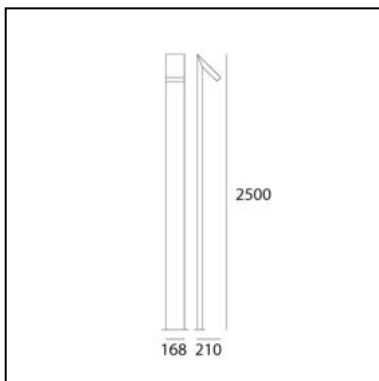

LUMINAIRE

- Watt: **16W**
- Voltage: **220V-240V**
- Delivered lumens output: **310lm**
- CCT: **3000K**
- Efficiency: **47%**
- Efficacy: **19.37lm/W**

Notes

Floor version is available in three heights and in Up model. Floor fixing with ground mounting plate.

DESCRIPTION

Floor and wall matching outdoor luminaires. It is possible to install the device with the light pointed either downwards or upwards.

PRODUCT CODE: T082000

FEATURES

- Article Code: **T082000**
- Colour: **Gray/white**
- Installation: **PoleFloor**
- Material: **Aluminum, polycarbonate**
- Series: **Architectural Outdoor**
- Environment: **Outdoor**
- Area contract: **null**
- Emission: **Direct**
- design by: **Ernesto Gismondi**

DIMENSIONS

- Length: **cm 21**
- Width: **cm 16.8**
- Height: **cm 250**

SOURCES INCLUDED

- Category: **Led**
- Number: **1**
- Watt: **16W**
- Color temperature (K): **3000K**
- Color Tolerance: **MacAdam 2SDCM**
- Service Life: **L70 (6K) 50000h**