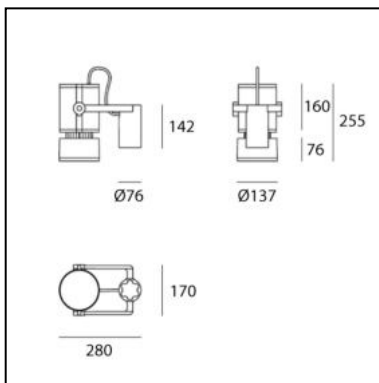

Cariddi 30 Pole

Ernesto Gismondi

IP65 

LUMINAIRE

- Watt: **24W**
- Delivered lumens output: **2434lm**
- CCT: **3000K**
- Efficiency: **71%**
- Efficacy: **101.41lm/W**
- CRI: **80**

PRODUCT CODE: T419800W00

FEATURES

- Article Code: **T419800W00**
- Installation: **Pole**
- Material: **Aluminum, tempered glass, methacrylate**
- Series: **Architectural Outdoor**
- design by: **Ernesto Gismondi**

DIMENSIONS

- Length: **cm 28**
- Width: **cm 16.9**
- Height: **cm 25.5**
- Diameter: **cm 13.7**
- Base Diameter: **cm 7.6**
- Impact Resistance: **IK07**
- Glow Wire Test: **850°**

SOURCES INCLUDED

- Category: **Led**
- Number: **1**
- Watt: **24W**
- Color temperature (K): **3000K**
- CRI: **80**